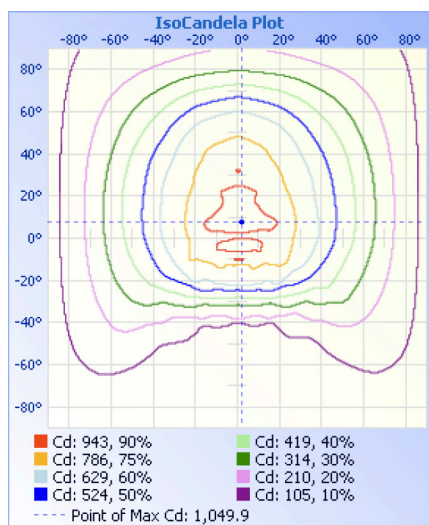

Lumens	2,794 lm
Efficacy	144 lm/W
CCT	4000K
CRI	80
Beam Angle	100°
Dimmable	0-10V
L70 Life	50,000 hrs
Warranty	10-year

APPROVALS AND LISTINGS

cUL	E482965
DLC Premium	S-V2KCPF

ISOCANDELA PLOT

ILLUMINANCE AT A DISTANCE

	Center Beam fc	Beam Width	
17.0ft	3.27 fc	35.0 ft	35.3 ft
34.0ft	0.82 fc	69.9 ft	70.7 ft
51.0ft	0.36 fc	104.9 ft	106.0 ft
68.0ft	0.20 fc	139.8 ft	141.3 ft
85.0ft	0.13 fc	174.8 ft	176.7 ft
102.0ft	0.09 fc	209.8 ft	212.0 ft

■ Vert. Spread: 91.6°
■ Horiz. Spread: 92.2°

ELECTRICAL

Wattage	20W
Voltage	120-277V
Surge Protection	2.5kV
Power Factor	0.9
THD	15%
Operating Temp	-40 to 45°C

CONSTRUCTION

Housing	Die-Cast Aluminum
Lens	Polycarbonate
Finish	Powder coated
Finish Colour	Bronze
IP Rating	IP65
Net Weight	1.04 kg
Gross Weight	1.20 kg
Carton Qty	10
Carton Dimensions	460 x 325 x 245 mm