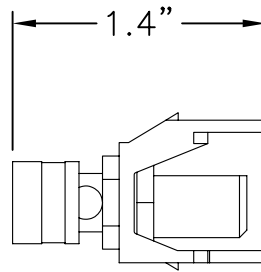

A

A

PROPRIETARY AND CONFIDENTIAL
THE INFORMATION CONTAINED
IN THIS DRAWING IS THE SOLE
PROPERTY OF On-Q/LEGRAND.
ANY REPRODUCTION IN PART OR
AS A WHOLE WITHOUT THE WRITTEN
PERMISSION OF On-Q/LEGRAND
IS PROHIBITED. DRAWING IS SUBJECT
TO CHANGE WITHOUT NOTICE.

on·Q

legrand

P.O. Box 60907
Middletown, PA 17106-0907
1-800-321-2343

TITLE:

**KEYSTONE AUDIO BINDING POSTS
PAIR, BLACK AND RED**

SIZE A	DWG NO WP3457	FILE NAME CD-WP3457	CUST REV 1
REVISED DATE 11/08/07	SCALE NONE	SHEET 1 OF 1	

2

1