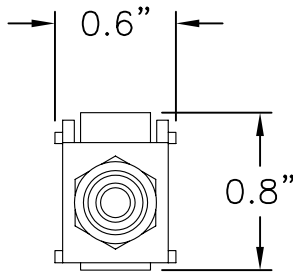

A

A

PROPRIETARY AND CONFIDENTIAL
THE INFORMATION CONTAINED
IN THIS DRAWING IS THE SOLE
PROPERTY OF On-Q/LEGRAND.
ANY REPRODUCTION IN PART OR
AS A WHOLE WITHOUT THE WRITTEN
PERMISSION OF On-Q/LEGRAND
IS PROHIBITED. DRAWING IS SUBJECT
TO CHANGE WITHOUT NOTICE.

on·Q

legrand

P.O. Box 60907
Middletown, PA 17106-0907
1-800-321-2343

TITLE:

**KEYSTONE AUDIO BINDING POSTS
PAIR, BLACK AND RED**

SIZE A	DWG NO WP3457	FILE NAME CD-WP3457	CUST REV 1
REVISED DATE 11/08/07	SCALE NONE	SHEET 1 OF 1	

2

1