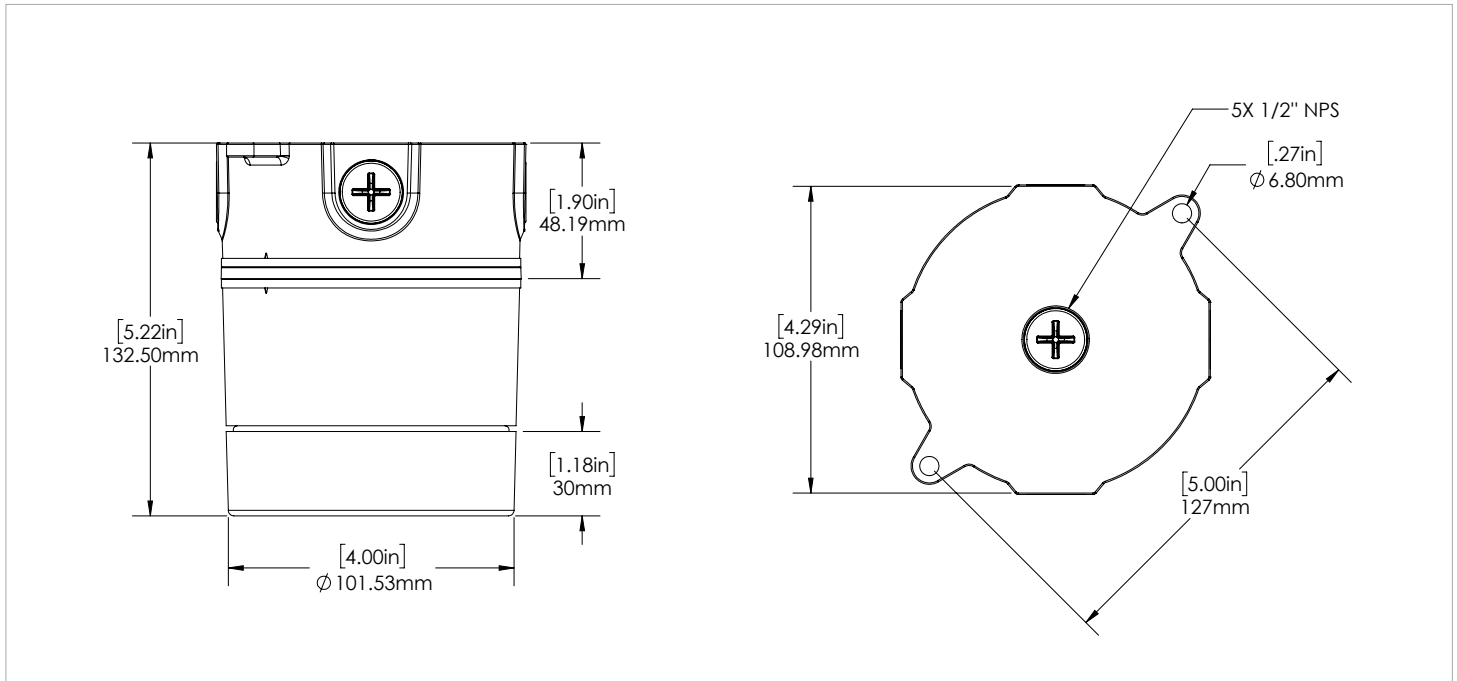

SPECIFICATIONS

Model Number	Voltage (V)	Power (W)	Light Output (lm)	Efficacy (lm/W)	THD (%)	PF	CCT (K)	CRI
DVAKSX-LED14-B-3K-DGY-DIM-FR-CM	120-277	13.51	1590	117.7	11.3	0.95	3000	84
DVAKSX-LED14-B-4K-DGY-DIM-FR-CM	120-277	13.58	1617	119.1	10.2	0.96	4000	84

LEGEND

B - 120-277V
3K - 3000K, 4K-4000K
DGY - Dove Gray
DIM - 0-10V Dimming
FR - Frosted Lens
CM - Ceiling Mount

DIMENSIONS