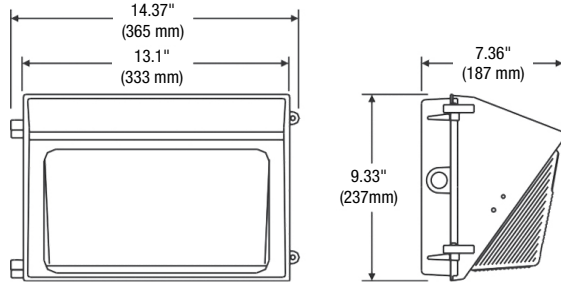

DIMENSIONS

Qty	Description	Price

I accept the specifications of the luminaire configuration mentioned above.

Name: _____

Company: _____

Signature: _____

Date: _____

Data is based upon tests performed in a controlled environment. Actual performance can vary depending on operating conditions.
All products are subject to change or may be discontinued any time without notice.