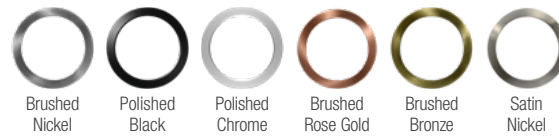

COMPATIBLE ACCESSORIES

Order code	Model number	Case qty (master)
RNG-TRM12-BN	12" Brushed Nickel Trim	10
68904	12" Polished Black Trim	10
68905	12" Polished Chrome Trim	10
RNG-TRM12-BRG	12" Brushed Rose Gold Trim	10
RNG-TRM12-BB	12" Brushed Bronze Trim	10
68906	12" Satin Nickel Trim	10

SCREWLESS MAGNETIC TRIMS