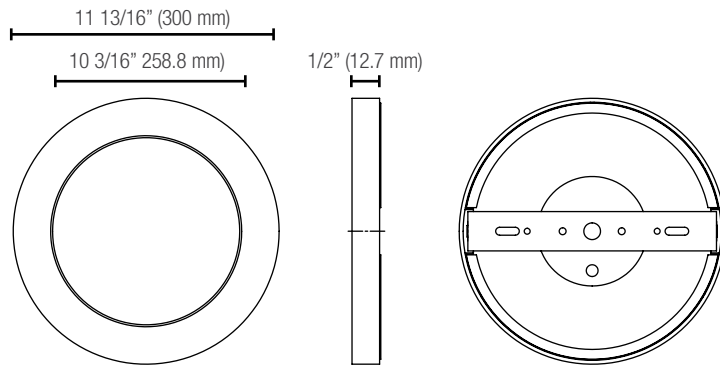

PHYSICAL DATA

Dimensions in (mm): 11 13/16" (300)
Lens Finish: Frosted
Housing Finish: White With An Anti-Corrosive Paint Finish
Mounting: Surface - Wall And Ceiling Mount

PERFORMANCE DATA

Watts (W): 24
Volts (VAC): 120
Color temperature (K):¹ 3 000
Lumen output (lm):² 2 000
Efficiency (lm/W): 83
CRI: 80+
Life L70 (h):³ 50 000
Dimming: Yes
Power factor: >0.9
THD (%): <40
Frequency (Hz): 60
Operating temp. range: -20°C to 40°C (-4°F to 104°F)

SCREWLESS MAGNETIC TRIMS

DIMENSIONS

PHOTOMETRIC DATA¹

68050 • CRK-12-30-1 • 1959.3 lm

Polar candela distribution

Zonal lumen summary

Zone	Lumens	% Fixture
0-30	538.4	27.5
0-40	883.9	45.1
0-60	1 562.8	79.8
60-90	396.5	20.2
0-90	1 959.3	100

Illuminance at a distance

Center beam fc	Beam width
1.7'	5.1' 5.0'
3.3'	9.9' 9.7'
5.0'	15.1' 14.8'
6.7'	20.2' 19.8'
8.3'	25.0' 24.5'
10.0'	30.1' 29.5'

■ Vert. spread: 112.8° ■ Hor. spread: 111.7°

¹ Complete IES files available on our website.