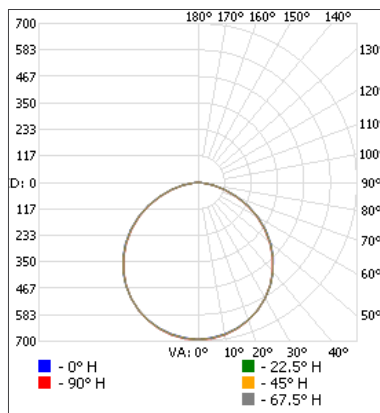

PHYSICAL DATA

Dimensions in (mm): 11 13/16" (300)
Lens Finish: Frosted
Housing Finish: White With An Anti-Corrosive Paint Finish
Mounting: Surface - Wall And Ceiling Mount

PERFORMANCE DATA

Watts (W): 24
Volts (VAC): 120
Color temperature (K):¹ 3 000
Lumen output (lm):² 2 000
Efficiency (lm/W): 83
CRI: 80+
Life L70 (h):³ 50 000
Dimming: Yes
Power factor: >0.9
THD (%): <40
Frequency (Hz): 60
Operating temp. range: -20°C to 40°C (-4°F to 104°F)

SCREWLESS MAGNETIC TRIMS

DIMENSIONS

PHOTOMETRIC DATA¹

68050 • CRK-12-30-1 • 1959.3 lm

Polar candela distribution

Zonal lumen summary

Zone	Lumens	% Fixture
0-30	538.4	27.5
0-40	883.9	45.1
0-60	1 562.8	79.8
60-90	396.5	20.2
0-90	1 959.3	100

Illuminance at a distance

Center beam fc	Beam width
1.7'	5.1' 5.0'
3.3'	9.9' 9.7'
5.0'	15.1' 14.8'
6.7'	20.2' 19.8'
8.3'	25.0' 24.5'
10.0'	30.1' 29.5'

■ Vert. spread: 112.8° ■ Hor. spread: 111.7°

¹ Complete IES files available on our website.