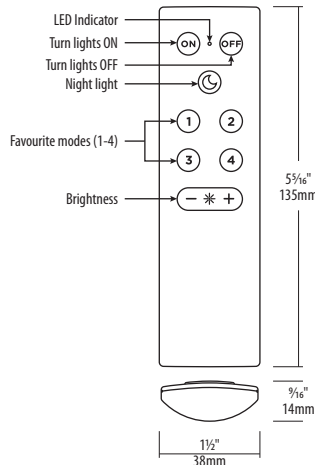

Notes: Accessories are sold separately. For additional options please consult your Liteline representative. Due to our continued efforts to improve our products, product specifications are subject to change without notice.

Ordering Guide

LC-A19-RGBTW-RMT-2

OnCloud remote + 2 bulbs starter kit. Includes two RGB + tunable White A19 bulbs and a multi-function remote control.