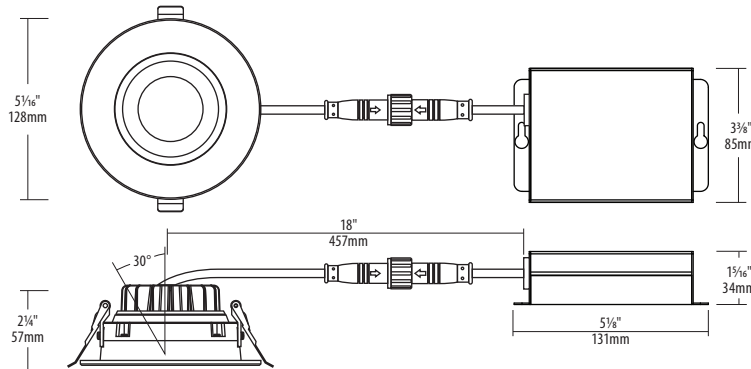

Ordering Guide

Trim Finish

RA4-12RG-WZ-90

BK : Black
BN : Brushed Nickel
WH : White

works with the Google Assistant

WORKS WITH alexa

works with Siri Shortcuts

Works with IFTTT

ETL Intertek

ENERGY STAR

IC RATED

AIR TIGHT

JA8 TITLE 24

WET LOCATION ENDROITS MOULLES

3 YEAR WARRANTY GUARANTEED 3 ANS

Notes: Accessories are sold separately. For additional options please consult your Liteline representative. Due to our continued efforts to improve our products, product specifications are subject to change without notice.

* QuickShip lead time may vary for orders greater than 100 pieces. No additional shipment rates apply. Subject to availability.