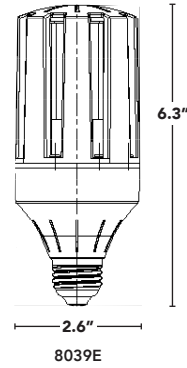

SCREW-IN
RETROFITS

BOLLARD

flex**COLOR** →
switch
between
color
temps

- 11W, 14W & 18W available replacing up to 100W HID.
- Change color temps with a flip of switch.
- FlexColor allows for a reduction of skus needed to be stocked.
- 360° design. Use base up, down or sideways without affecting performance.
- Pretested & potted drivers are burnt in 3x prior to shipping and protected against vibration & moisture.
- Engineered to work efficiently in enclosed fixtures & damp environments, while protecting against insects & dust.
- Dual stage MOV protection.
- 8039D models dim to 50% by selecting "LO" on the switch located on the side of the lamp only.

	 ALSO WORKS ON 208V & 240V	 INSTALL METHOD	 MEDIUM + MOGUL BASE	 MOUNTING	 CRI	 -40°F TO 122°F OPERATING TEMP	 SURGE PROTECTION	 50,000hrs RATED LIFE
--	--	---	--	---	---	---	---	---

PART #	UPC	REPLACES	WATTAGE	LUMENS	FLEXCOLOR	BASE
LED-8037E345-A	844006059378	50W	11W	1550/ 1610 /1650	3000K/ 4000K /5000K	E26
LED-8038E345-A	844006059392	70W	14W	1850/ 1950 /1990	3000K/ 4000K /5000K	E26
LED-8039E345-A	844006059415	100W	18W	2450/ 2560 /2610	3000K/ 4000K /5000K	E26
LED-8039M345-A	844006059439	100W	18W	2450/ 2560 /2610	3000K/ 4000K /5000K	EX39
LED-8039E345D-A	844006077259	100W	18W	2450/ 2560 /2610	3000K/ 4000K /5000K	E26
LED-8039M345D-A	844006077273	100W	18W	2450/ 2560 /2610	3000K/ 4000K /5000K	EX39

BOLLARD

PART #	UPC	REPLACES	WATTAGE	LUMENS	FLEXCOLOR	BASE	DLC CODE
LED-8037E345-A	844006059378	50W	11W	1550/ 1610 /1650	3000K/ 4000K /5000K	E26	N/A
LED-8038E345-A	844006059392	70W	14W	1850/ 1950 /1990	3000K/ 4000K /5000K	E26	N/A
LED-8039E345-A	844006059415	100W	18W	2450/ 2560 /2610	3000K/ 4000K /5000K	E26	N/A
LED-8039M345-A	844006059439	100W	18W	2450/ 2560 /2610	3000K/ 4000K /5000K	EX39	P1E5A4JY
LED-8039E345D-A	844006077259	100W	18W	2450/ 2560 /2610	3000K/ 4000K /5000K	E26	N/A
LED-8039M345D-A	844006077273	100W	18W	2450/ 2560 /2610	3000K/ 4000K /5000K	EX39	COMING SOON