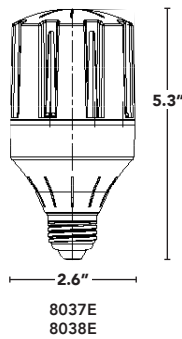

SCREW-IN
RETROFITS

BOLLARD

flex**COLOR** →
switch
between
color
temps

- 11W, 14W & 18W available replacing up to 100W HID.
- Change color temps with a flip of switch.
- FlexColor allows for a reduction of skus needed to be stocked.
- 360° design. Use base up, down or sideways without affecting performance.
- Pretested & potted drivers are burnt in 3x prior to shipping and protected against vibration & moisture.
- Engineered to work efficiently in enclosed fixtures & damp environments, while protecting against insects & dust.
- Dual stage MOV protection.
- 8039D models dim to 50% by selecting "LO" on the switch located on the side of the lamp only.

	 ALSO WORKS ON 208V & 240V	 INSTALL METHOD	 MEDIUM + MOGUL BASE	 MOUNTING	 CRI	 -40°F TO 122°F OPERATING TEMP	 SURGE PROTECTION	 50,000hrs RATED LIFE
--	--	---	--	---	---	---	---	---

PART #	UPC	REPLACES	WATTAGE	LUMENS	FLEXCOLOR	BASE
LED-8037E345-A	844006059378	50W	11W	1550/ 1610 /1650	3000K/ 4000K /5000K	E26
LED-8038E345-A	844006059392	70W	14W	1850/ 1950 /1990	3000K/ 4000K /5000K	E26
LED-8039E345-A	844006059415	100W	18W	2450/ 2560 /2610	3000K/ 4000K /5000K	E26
LED-8039M345-A	844006059439	100W	18W	2450/ 2560 /2610	3000K/ 4000K /5000K	EX39
LED-8039E345D-A	844006077259	100W	18W	2450/ 2560 /2610	3000K/ 4000K /5000K	E26
LED-8039M345D-A	844006077273	100W	18W	2450/ 2560 /2610	3000K/ 4000K /5000K	EX39

BOLLARD

PART #	UPC	REPLACES	WATTAGE	LUMENS	FLEXCOLOR	BASE	DLC CODE
LED-8037E345-A	844006059378	50W	11W	1550/ 1610 /1650	3000K/ 4000K /5000K	E26	N/A
LED-8038E345-A	844006059392	70W	14W	1850/ 1950 /1990	3000K/ 4000K /5000K	E26	N/A
LED-8039E345-A	844006059415	100W	18W	2450/ 2560 /2610	3000K/ 4000K /5000K	E26	N/A
LED-8039M345-A	844006059439	100W	18W	2450/ 2560 /2610	3000K/ 4000K /5000K	EX39	P1E5A4JY
LED-8039E345D-A	844006077259	100W	18W	2450/ 2560 /2610	3000K/ 4000K /5000K	E26	N/A
LED-8039M345D-A	844006077273	100W	18W	2450/ 2560 /2610	3000K/ 4000K /5000K	EX39	COMING SOON