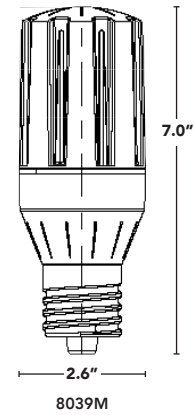

SCREW-IN
RETROFITS

BOLLARD

flex**COLOR** →
switch
between
color
temps

- 11W, 14W & 18W available replacing up to 100W HID.
- Change color temps with a flip of switch.
- FlexColor allows for a reduction of skus needed to be stocked.
- 360° design. Use base up, down or sideways without affecting performance.
- Pretested & potted drivers are burnt in 3x prior to shipping and protected against vibration & moisture.
- Engineered to work efficiently in enclosed fixtures & damp environments, while protecting against insects & dust.
- Dual stage MOV protection.
- 8039D models dim to 50% by selecting "LO" on the switch located on the side of the lamp only.

	 ALSO WORKS ON 208V & 240V	 INSTALL METHOD	 MEDIUM + MOGUL BASE	 MOUNTING	 CRI	 -40°F TO 122°F OPERATING TEMP	 SURGE PROTECTION	 50,000hrs RATED LIFE
--	--	---	--	---	---	---	---	---

PART #	UPC	REPLACES	WATTAGE	LUMENS	FLEXCOLOR	BASE
LED-8037E345-A	844006059378	50W	11W	1550/ 1610 /1650	3000K/ 4000K /5000K	E26
LED-8038E345-A	844006059392	70W	14W	1850/ 1950 /1990	3000K/ 4000K /5000K	E26
LED-8039E345-A	844006059415	100W	18W	2450/ 2560 /2610	3000K/ 4000K /5000K	E26
LED-8039M345-A	844006059439	100W	18W	2450/ 2560 /2610	3000K/ 4000K /5000K	EX39
LED-8039E345D-A	844006077259	100W	18W	2450/ 2560 /2610	3000K/ 4000K /5000K	E26
LED-8039M345D-A	844006077273	100W	18W	2450/ 2560 /2610	3000K/ 4000K /5000K	EX39

BOLLARD

PART #	UPC	REPLACES	WATTAGE	LUMENS	FLEXCOLOR	BASE	DLC CODE
LED-8037E345-A	844006059378	50W	11W	1550/ 1610 /1650	3000K/ 4000K /5000K	E26	N/A
LED-8038E345-A	844006059392	70W	14W	1850/ 1950 /1990	3000K/ 4000K /5000K	E26	N/A
LED-8039E345-A	844006059415	100W	18W	2450/ 2560 /2610	3000K/ 4000K /5000K	E26	N/A
LED-8039M345-A	844006059439	100W	18W	2450/ 2560 /2610	3000K/ 4000K /5000K	EX39	P1E5A4JY
LED-8039E345D-A	844006077259	100W	18W	2450/ 2560 /2610	3000K/ 4000K /5000K	E26	N/A
LED-8039M345D-A	844006077273	100W	18W	2450/ 2560 /2610	3000K/ 4000K /5000K	EX39	COMING SOON