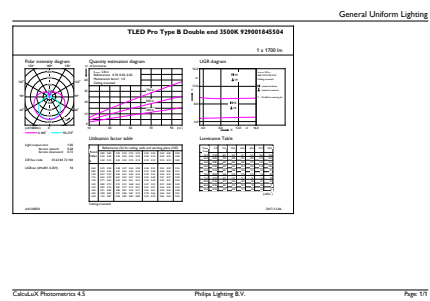

Product data

General Information	
Base	G13 [Medium Bi-Pin Fluorescent]
EU RoHS compliant	Yes
Nominal Lifetime (Nom)	50000 h
Switching Cycle	50000X
Light Technical	
Color Code	835 [CCT of 3500K]
Beam Angle (Nom)	240 °
Initial lumen (Nom)	1700 lm
Color Designation	White (WH)
Correlated Color Temperature (Nom)	3500 K
Luminous Efficacy (rated) (Nom)	121.00 lm/W
Color Consistency	<6
Color Rendering Index (Nom)	80
LLMF At End Of Nominal Lifetime (Nom)	70 %
Operating and Electrical	
Input Frequency	50 to 60 Hz
Power (Rated) (Nom)	14 W
Lamp Current (Max)	130 mA
Lamp Current (Min)	47 mA
Starting Time (Nom)	0.5 s

T8

Energy Certifications	DLC Standard
Product Data	
Order product name	14T8PRO/48-835/BB17/G 10/1 FB
EAN/UPC - Product	046677477325
Order code	477323
Numerator - Quantity Per Pack	1

Numerator - Packs per outer box	10
Material Nr. (12NC)	929001845504
Net Weight (Piece)	0.210 kg
Model Number	9290018455

Dimensional drawing

A3

Product	D1	D2	A1	A2	A3
14T8PRO/48-835/BB17/G 10/1	25.7 mm	28 mm	1198 mm	1205 mm	1212 mm
FB					

TLED IF CorePro 4ft 1700lm 3500K

Photometric data

LEDtube 8-15W G13 835 160D IF 6U EasySmart