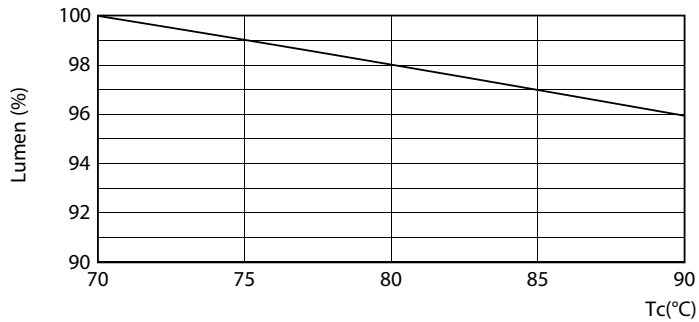

LEDtube 14W G13 830-850 ND BB17-18