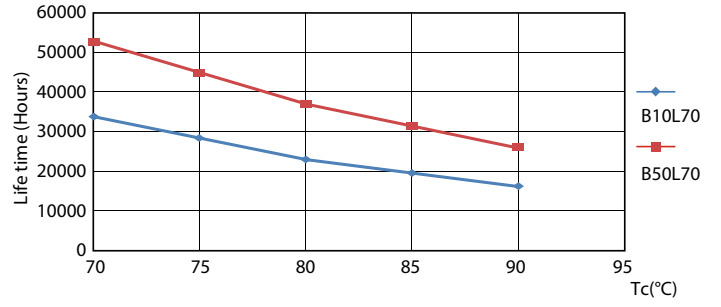

LEDtube 14W G13 830-850 ND BB17-18