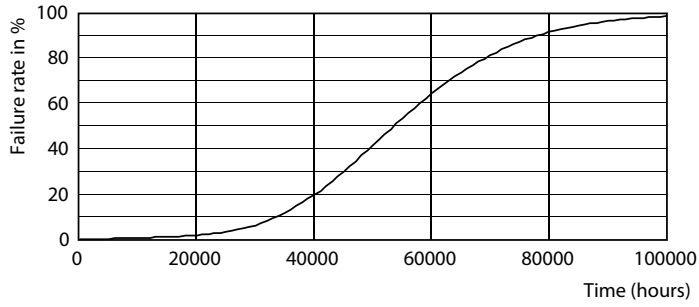

Lifetime

LEDtube 14W G13 830-850 ND BB17-18