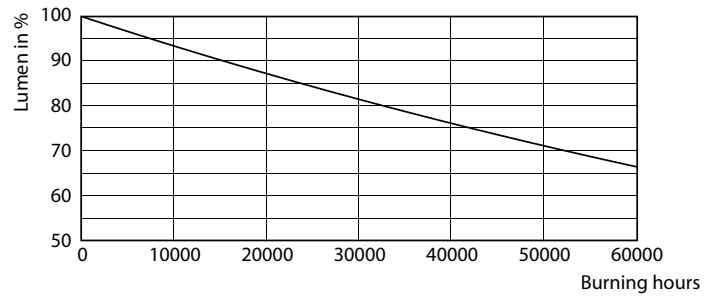

LEDtube 14W G13 830-850 ND BB17-18