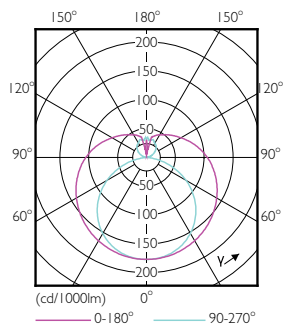

Product data

General Information	
Base	G13 [Medium Bi-Pin Fluorescent]
EU RoHS compliant	Yes
Nominal Lifetime (Nom)	50000 h
Switching Cycle	50000X
Light Technical	
Color Code	835 [CCT of 3500K]
Beam Angle (Nom)	240 °
Initial lumen (Nom)	1700 lm
Color Designation	White (WH)
Correlated Color Temperature (Nom)	3500 K
Luminous Efficacy (rated) (Nom)	121.00 lm/W
Color Consistency	<6
Color Rendering Index (Nom)	80
LLMF At End Of Nominal Lifetime (Nom)	70 %
Operating and Electrical	
Input Frequency	50 to 60 Hz
Power (Rated) (Nom)	14 W
Lamp Current (Max)	130 mA
Lamp Current (Min)	47 mA
Starting Time (Nom)	0.5 s

Dimensional drawing

A3

Product	D1	D2	A1	A2	A3
14T8PRO/48-835/BB17/G 10/1	25.7 mm	28 mm	1198 mm	1205 mm	1212 mm
FB					

TLED IF CorePro 4ft 1700lm 3500K

Photometric data

LEDtube 8-15W G13 835 160D IF 6U EasySmart