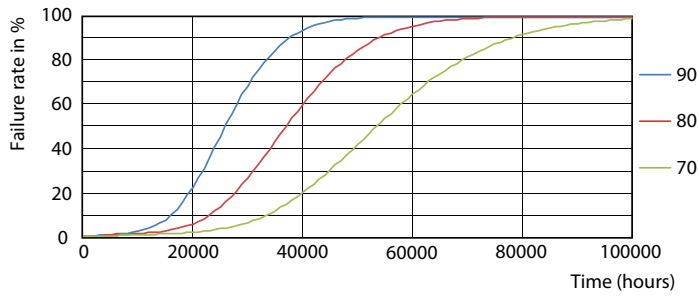

LEDtube 14W G13 830-850 ND BB17-18