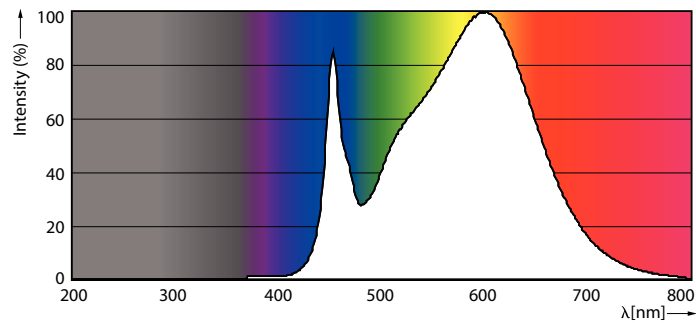

T8

Energy Certifications	DLC Standard
Product Data	
Order product name	14T8PRO/48-835/BB17/G 10/1 FB
EAN/UPC - Product	046677477325
Order code	477323
Numerator - Quantity Per Pack	1

Numerator - Packs per outer box	10
Material Nr. (12NC)	929001845504
Net Weight (Piece)	0.210 kg
Model Number	9290018455

Dimensional drawing

A3

Product	D1	D2	A1	A2	A3
14T8PRO/48-835/BB17/G 10/1	25.7 mm	28 mm	1198 mm	1205 mm	1212 mm
FB					

TLED IF CorePro 4ft 1700lm 3500K

Photometric data