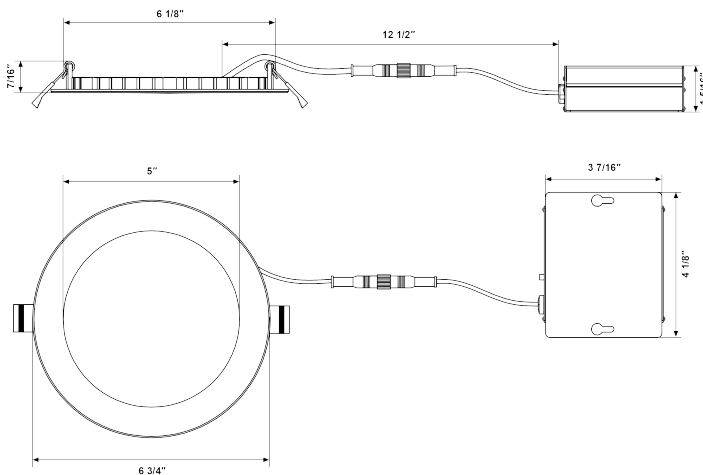

DR60RF-WH/BK/SN

Job Information		
Project Name		Type
Location		
Quantity		Date
Contact/Name		
Notes		

Dimming

- 10%-100% dimming capability
- Compatible with industry TRIAC/ELV dimmers (contact factory for listing of compatible dimmers)

Environment

- Suitable for damp locations
- Suitable for insulated ceiling application
- Can be installed indoor and for outdoor applications

Mounting

- Included two spring loaded clips to attach to any ceiling material
- The slim profile allows to be mounted under joists or dock work

Description

- DR60RF, a 15 watt 6-inch 5CCT slim profile round flat LED panel is a high-performance, easy to install downlight. It offers excellent light output, energy efficiency and streamlined design. Suitable for damp location and use in soffits.

Beam Spread

- 110 degree beam spread

LED Driver

- Extruded aluminum junction box with integrated 210mA dimmable driver included
- Class II electronic LED driver with 100-125V AC input;
- includes an 12" cable from driver to fixture

Quick Connect Push-in Terminals

- Three "Quick Connect" Push-in terminals for fast and easy wiring

Operating Temperature

- -20°C - 40°C (-4°F - 104°F)

Body

- Durable airtight aluminum
- White polycarbonate diffuser lens for low glare

LED Characteristics

- 15-Watt LED Module
- Minimal heat emission
- Up to 1,280 Lumens
- Superior LED Performance and lifespan
- Excellent Color rendering with Spotlight

SPECIFICATION

Application	Ceiling Recess Mount	Energy Star	YES
Approved Location	Damp	Input	100-125V AC, 60Hz, 0.09A
Beam Angle	110	LM 79	YES
CTT (5CCT in one)	2700K/3000K/3500K/4000K/5000K	LM 80	YES
Certification	cETLus	Lumens	1,280
Class II	YES	Lumens per Watt	66.67
Color	White/Black/Brushed Nickel	Power Factor	>0.95
CRI	80+	Projected Life	5 Years
Dimming	YES	Wattage	15 Watt
Dimming Tech	TRIAC/ELV	Cut-Size	6 1/8"

Zotia International Trade Ltd.
201 Rowntree Dairy Road
Woodbridge, ON, L4L 8B8

T: 905-669-1966
F: 905-851-5262

E: sales@zotia.ca
W: www.dawnray.ca