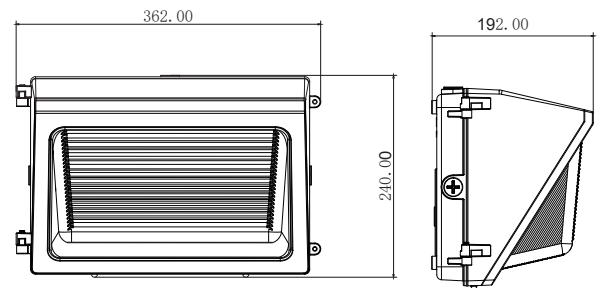

Ordering Information

EGT-WP2-120w-120/347V-XK

*X denotes colour temperature

Specifications

Input Voltage: 100~347VAC
 Power Frequency: 50/60Hz
 Power: 120W
 Lumen Output: 15000lm (125lm/w)
 CCT: 3000K-5000K (4000K stock)
 CRI: >70
 Power Factor: >0.95
 LED Chip: SMD2835
 Driver: UL Class 2
 Lens: Glass
 Housing: Aluminium
 Operating Temperature: -25°C-45°C
 IP Rating: IP65
 Certifications/Warranty: ETL/cETL, DLC
 Warranty: 10 years
 L70 Lifespan: >50,000hrs
 Weight: 12.12lbs

Dimensions

Unit: mm

Lux Chart

Photometrics