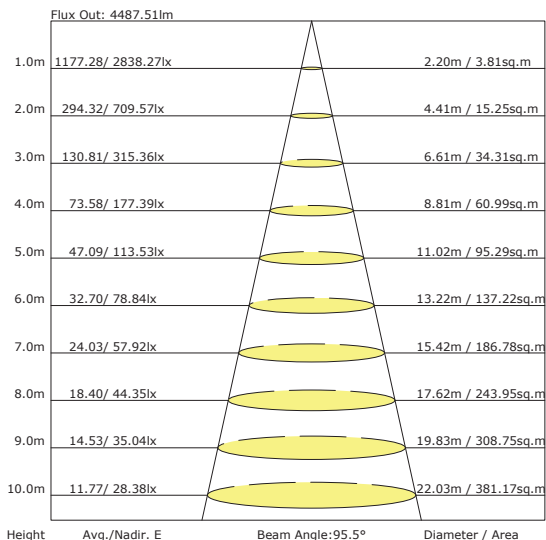

Ordering Information

EGT-WP2-120w-120/347V-XK

*X denotes colour temperature

Specifications

Input Voltage: 100~347VAC
 Power Frequency: 50/60Hz
 Power: 120W
 Lumen Output: 15000lm (125lm/w)
 CCT: 3000K-5000K (4000K stock)
 CRI: >70
 Power Factor: >0.95
 LED Chip: SMD2835
 Driver: UL Class 2
 Lens: Glass
 Housing: Aluminium
 Operating Temperature: -25°C-45°C
 IP Rating: IP65
 Certifications/Warranty: ETL/cETL, DLC
 Warranty: 10 years
 L70 Lifespan: >50,000hrs
 Weight: 12.12lbs

Dimensions

Unit: mm

Lux Chart

Photometrics