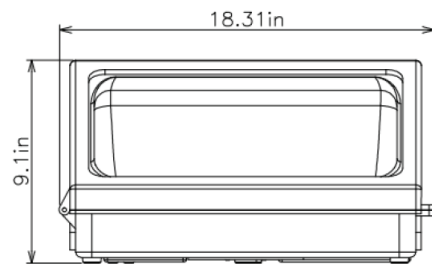

EGT-WP-60w-120V-XK

*X denotes colour temperature

Specifications

Input Voltage: 100-277VAC
Power: 60W
Lumen Efficiency: 120lm/w
Lumen Output: 7200lm
CCT: 4000K, 5000K (stock)
CRI: Ra>70
LED Chip Type: Nichia
Operating Temperature: -40°C~60°C
Power Factor: >0.9
Dimmable: No
Lifespan/Warranty: 50,000hrs/5 years
Weight: 15.2lbs
Certification: cUL/ETL/DLC
IP Rating: IP54
Lens Material: Shatterproof Glass

Dimensions

Lux Chart

Photometrics