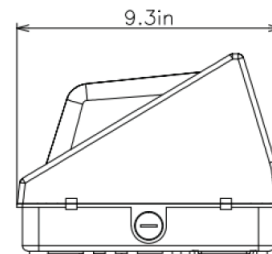

EGT-WP-60w-120V-XK

*X denotes colour temperature

Specifications

Input Voltage: 100-277VAC
Power: 60W
Lumen Efficiency: 120lm/w
Lumen Output: 7200lm
CCT: 4000K, 5000K (stock)
CRI: Ra>70
LED Chip Type: Nichia
Operating Temperature: -40°C~60°C
Power Factor: >0.9
Dimmable: No
Lifespan/Warranty: 50,000hrs/5 years
Weight: 15.2lbs
Certification: cUL/ETL/DLC
IP Rating: IP54
Lens Material: Shatterproof Glass

Dimensions

Lux Chart

Photometrics