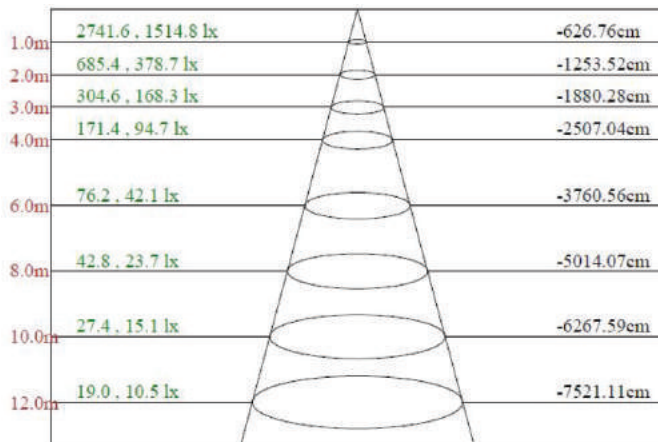

EGT-WP-60w-120V-XK

*X denotes colour temperature

Specifications

Input Voltage: 100-277VAC
Power: 60W
Lumen Efficiency: 120lm/w
Lumen Output: 7200lm
CCT: 4000K, 5000K (stock)
CRI: Ra>70
LED Chip Type: Nichia
Operating Temperature: -40°C~60°C
Power Factor: >0.9
Dimmable: No
Lifespan/Warranty: 50,000hrs/5 years
Weight: 15.2lbs
Certification: cUL/ETL/DLC
IP Rating: IP54
Lens Material: Shatterproof Glass

Dimensions

Lux Chart

Photometrics