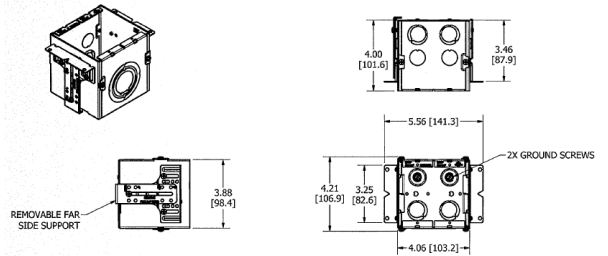

Ordering Information

Description	UPC Number	Catalog Number
Wall Boxes Data Box	783585459752	HBL985

Listings

cULus Listed

Specifications

Mounting Method	Integral Mounting Bracket
Mechanical	Wall Boxes, Data Box, Gangable, 2- Gang, 4" Depth, 2" KOs
Material	Pre Galvanized Steel
Cubic Capacity	54 cu.in.
Knockouts	Top KOs- (2) 1/2", (2) 1/2"-3/4" TKO. Bottom KOs- (1)1", 1-1/4", 1-1/2", and 2". Back KOs- (2) 1/2"-3/4" TKO

Online Resources

Customer Sales Drawings
eCatalog
Installation Instructions

Dimensions in Inches (mm)

Hubbell Wiring Device-Kellems • Hubbell Incorporated (Delaware) • 40 Waterview Drive • Shelton, CT 06484