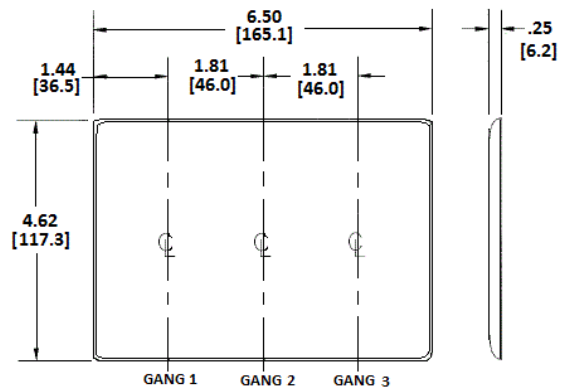

Description	Color	Catalog No.	UPC
3-Gang, 3-Decorator Openings	Light Almond	NP263LA	883778118210

Listings

UL Listed
CSA Certified

Specifications

Material	Nylon
Plate Type	3-Gang
Plate Openings	Decorator
Mounting Screws	Steel painted, slotted head
Appearance	Smooth