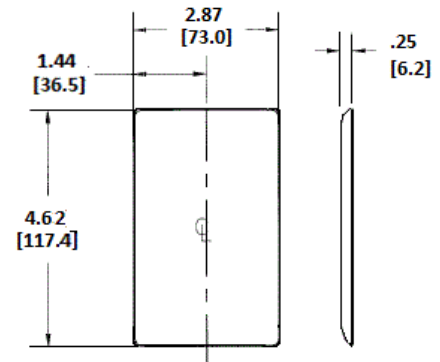

Ordering Information

Description	Color	Catalog Number	UPC
1-Gang, 1-Toggle Opening	Gray	NP1GY	883778101625

Listings

UL Listed
CSA Certified

Specifications

Plate Material	Nylon
Plate Type	1-Gang
Plate Openings	Toggle switch
Mounting Screws	Steel painted, slotted head
Appearance	Smooth

Accessories

Screws
Adapters

Online Resources

Customer Use Drawing
eCatalog

Dimensions in Inches (mm)

Hubbell Wiring Device-Kellems • Hubbell Incorporated (Delaware) • 40 Waterview Drive • Shelton, CT 06484