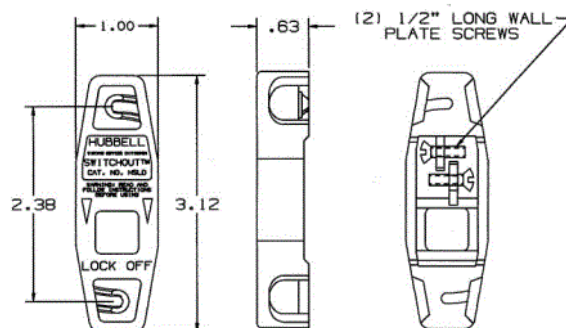

Specifications

Accessory Item	Switch Lockout
Accessory Color	Yellow

Online Resources

[Customer Use Drawing](#)
[eCatalog](#)
[Installation Instructions](#)

Dimensions in Inches (mm)

Hubbell Wiring Device-Kellems • Hubbell Incorporated (Delaware) • 40 Waterview Drive • Shelton, CT 06484

Phone (800) 288-6000 • Fax (800) 255-1031 • Specifications subject to change without notice.