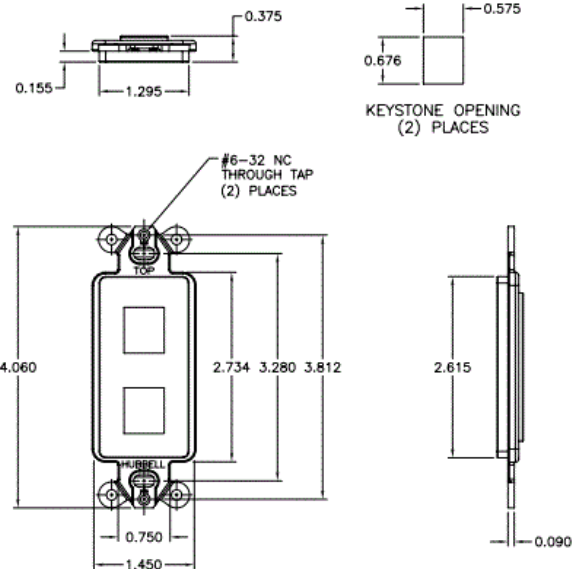

iStation
Wallplates

Decorator Frame

Features

- Integrates with all Hubbell keystone connections (AV, data, and fiber)
- 2-Port

Ordering Information

Description	Color	Catalog No.	UPC
iStation Decorator Outlet Frame, Unloaded, 2-Port	Office White	ISF20W	662620831800

Listings

UL and cUL Listed 1863
RoHS Compliant

Specifications

Plate Material	High-impact thermoplastic (UL 94V-0)
----------------	--------------------------------------

HUBBELL

Online Resources

Customer Use Drawing
eCatalog