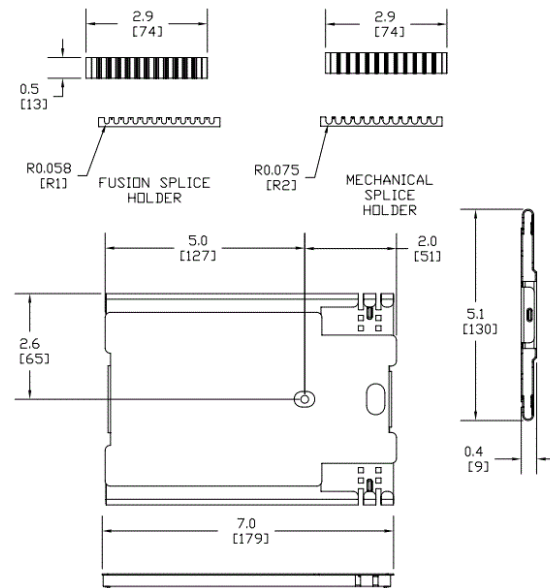

OptiChannel
Splice Trays
12 Fiber Fusion Splice Tray

HUBBELL

Features

- All Aluminum Construction
- Stud or Velcro Mounting
- Integrated Wire Tie Features for Fiber Management
- Self-Adhering, Foam Fiber Protector Included

Ordering Information

Description	Color	Catalog Number	UPC
Splice Tray, 12F, Fusion	Aluminum	STRAY12F	662620805405

Specifications

No. of Fibers	12
Dimensions In (mm) (H x W x D)	0.4 (10) x 5 (127) x 7 (178)