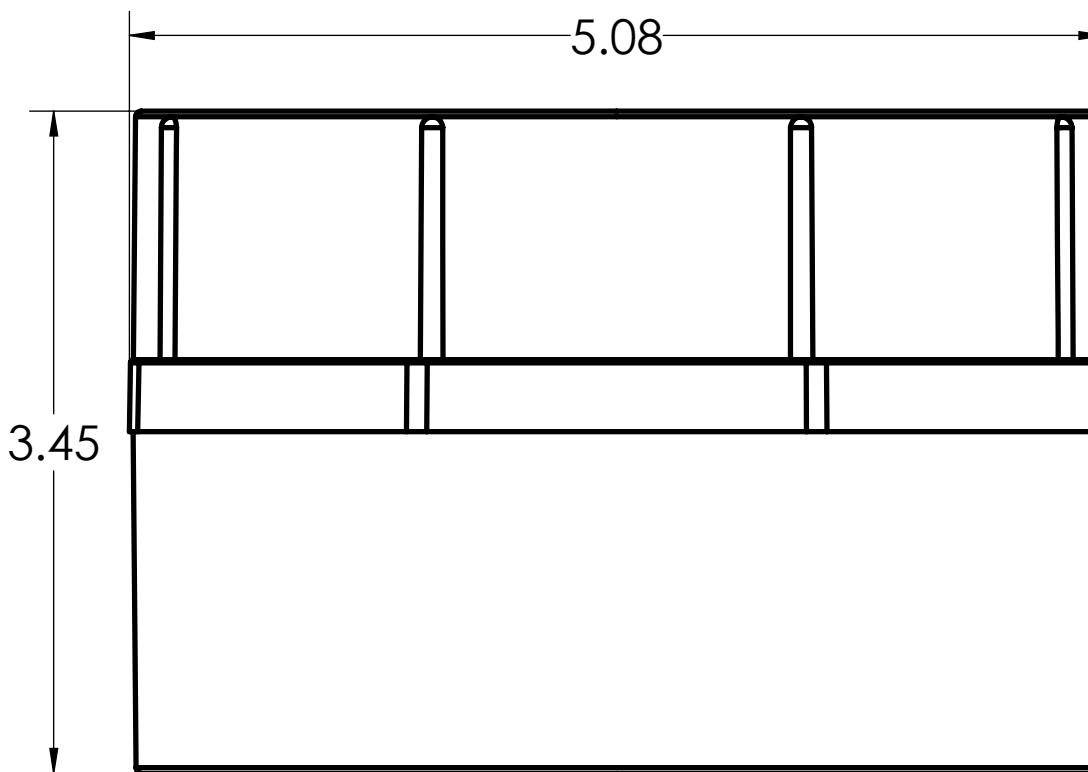

5.08

1.47

.20

1.78

∅ 4.51

5.08

3.45

DIMENSIONS SHOWN ARE FOR REFERENCE AND ARE SUBJECT TO CHANGE WITHOUT NOTICE

IPEX Technologies Inc.

PART DESCRIPTION
FA55 4" PVC FEMALE ADPT SCEPTER

PRODUCT CODE: 077050	UNIT: INCHES UNLESS DUAL DIMENSION: INCH [METRIC]	SCALE: NTS
-------------------------	--	---------------

DRAWN: T.Q.