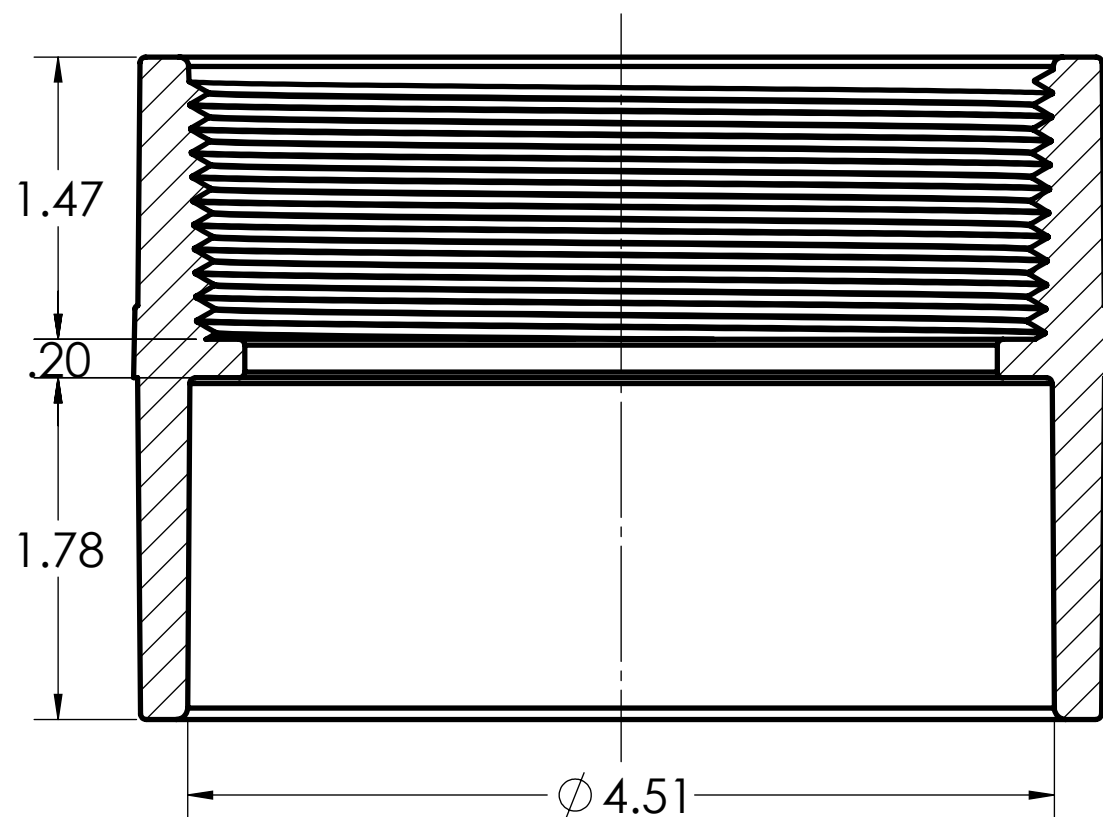

5.08

1.47

.20

1.78

∅ 4.51

5.08

3.45

DIMENSIONS SHOWN ARE FOR REFERENCE AND ARE SUBJECT TO CHANGE WITHOUT NOTICE

IPEX Technologies Inc.

PART DESCRIPTION
FA55 4" PVC FEMALE ADPT SCEPTER

PRODUCT CODE: 077050	UNIT: INCHES UNLESS DUAL DIMENSION: INCH [METRIC]	SCALE: NTS
-------------------------	--	---------------

DRAWN: T.Q.