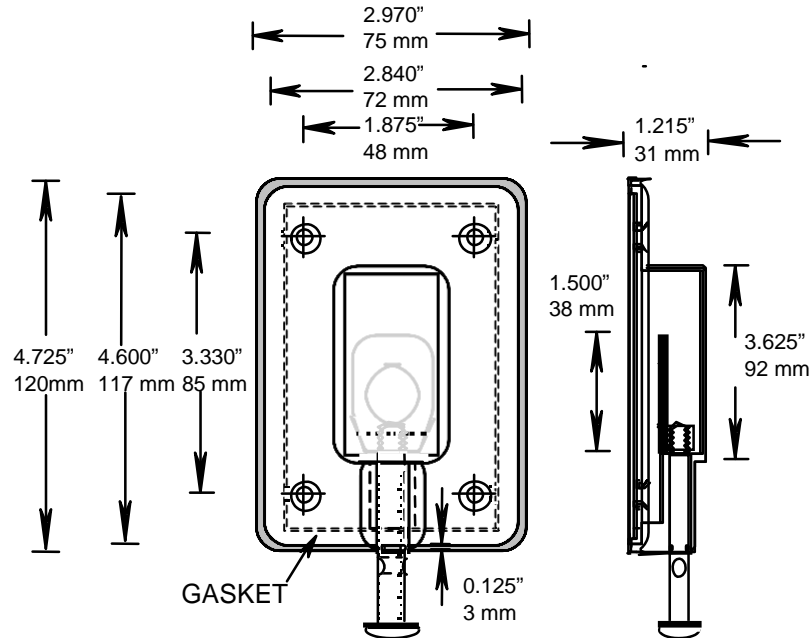

RIGID PVC CONDUIT FITTINGS

VPT15/10 S G MOTOR RATED SWITCH PLUNGER STYLE
COVERS, 077630

ISSUE DATE:

DATE D'EMISSION: 2007 06 30

SUPERCEDES:

REPLACE: 2001 02 28

PART DESCRIPTION	PART CODE	QUANTITY
SINGLE GANG GASKET	097982	1
6-32x17/32 QUADREX SCREW	172652	4
PLUNGER FOR VPT1510	097983	1
1/4" O-RING #10	072280	1

PLUNGER DIMENSIONS: Shaft (LENGTH X OD) = 2.125" X 0.396" (54 mm X 10.1 mm)
 Shaft Hole = 0.219" (5.6mm)
 Bracket (L X W X D) = 1.500 X 0.875 X 0.625 (38.1 mm X 22.2 mm X 15.9 mm)
 Raised Portion of Cover (L X W X D) = 3.625" X 1.063" X 0.875" (92.1mm X 27.0mm X 22.2mm)