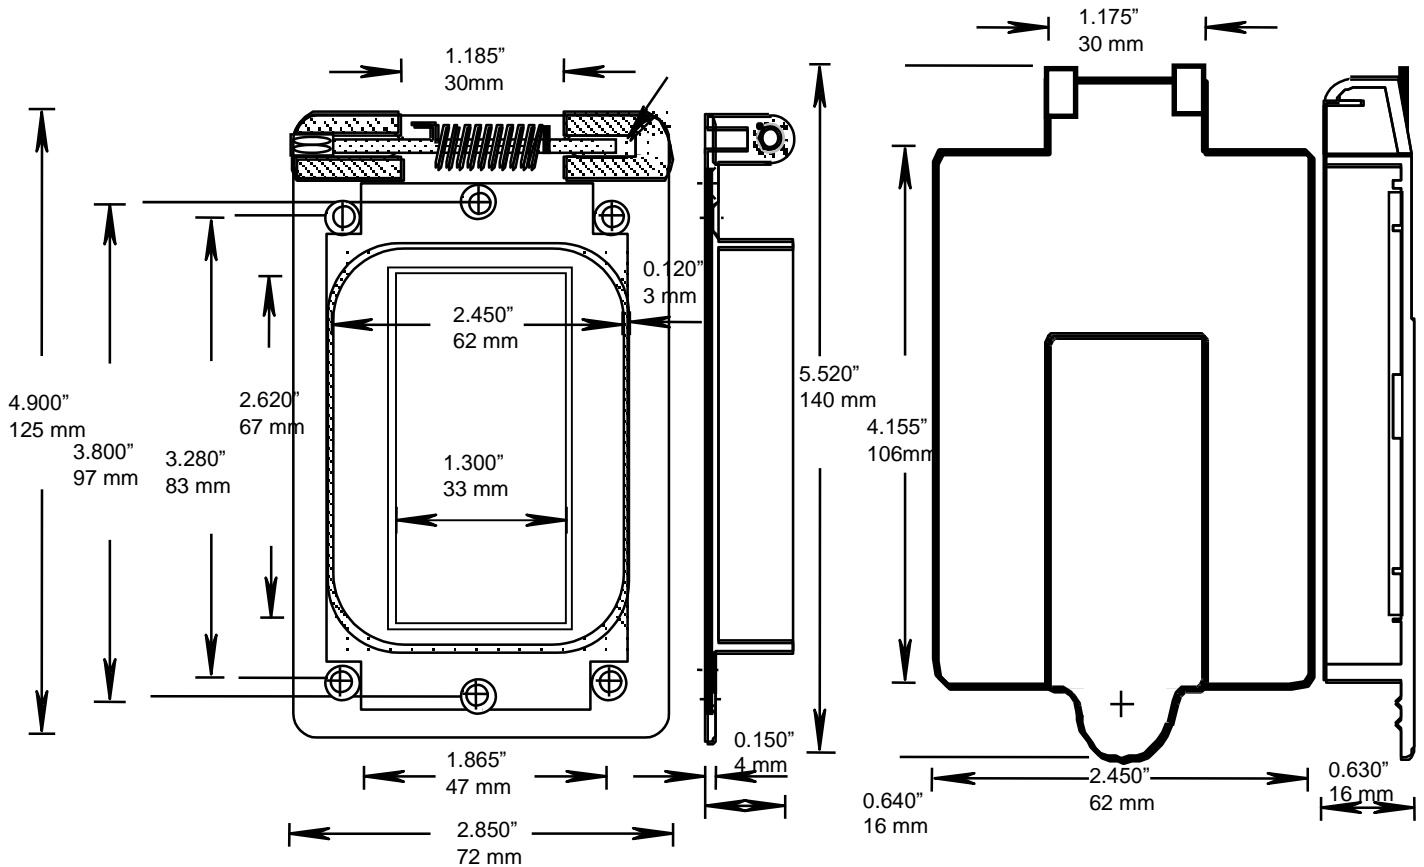

CSA, UL

RIGID PVC CONDUIT FITTINGS

WGF15/10 SINGLE GANG GROUND FAULT  
COVERS

ISSUE DATE:

DATE D'EMISSION: 2007 06 30

SUPERCEDES:

REPLACE: 2004 03 30

4

PRODUCT CODE	PART NUMBER
077783	WGF15/10 (BULK)
077785	WGF15/10
077787	RWGF15/10

**PARTS LIST:**

- 072837 (1), W SERIES BASE GASKET
- 072836 (1), W SERIES COVER GASKET
- 172652 (4), 6-32 X 17/32 QUADREX SCREWS
- 072544 (1), BRASS HINGE PINS
- 072548 (1), TORSION SPRING