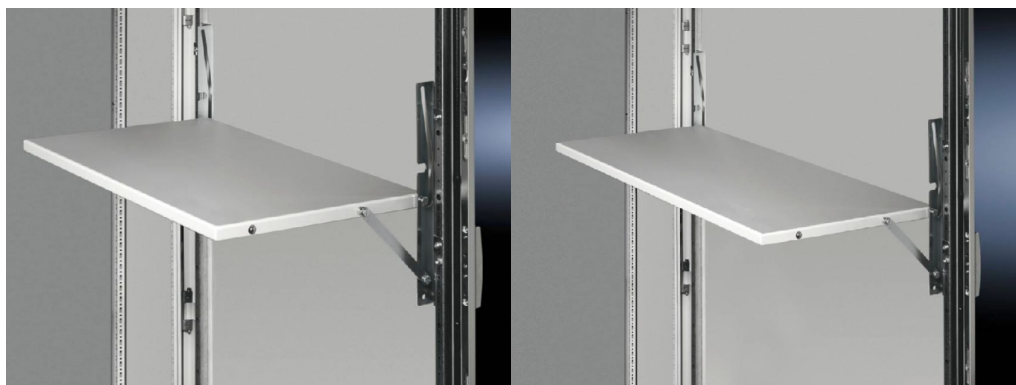

## Product description

**Description:** For programming devices etc. Quickly folds out during servicing while providing maximum surface space. Saves space by folding down in between tubular door frames when not in use.

**Material:** Carbon steel

**Color:** RAL 7035

**Suitable for door width:** 800 mm (31 ")

**Support area:** Width: 613 mm (24 ")  
Depth: 400 mm (16 ")

**Load capacity:** max. 300 N

**Packaging unit:** 1 pc(s).

**Weight/packaging unit:** 3.8 kg (8.4 lb.)