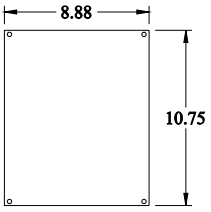

PART No. EJ12108SS
 for more information visit
www.hammondmfg.com
 Data subject to change without notice
 Isometric drawing Not to Scale

TOP VIEW

ISOMETRIC VIEW

INNER PANEL

REAR VIEW

SIDE VIEW

FRONT VIEW

SIDE VIEW

BOTTOM VIEW