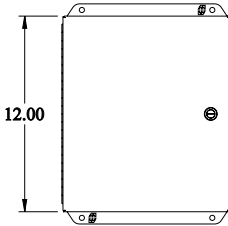

PART No. EJ12108SS
 for more information visit
www.hammondmfg.com
 Data subject to change without notice
 Isometric drawing Not to Scale

TOP VIEW

ISOMETRIC VIEW

INNER PANEL

REAR VIEW

SIDE VIEW

FRONT VIEW

SIDE VIEW

BOTTOM VIEW