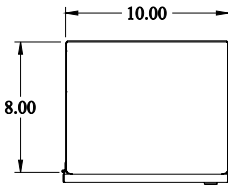

PART No. EJ12108SS
 for more information visit
www.hammondmfg.com
 Data subject to change without notice
 Isometric drawing Not to Scale

TOP VIEW

ISOMETRIC VIEW

INNER PANEL

REAR VIEW

SIDE VIEW

FRONT VIEW

SIDE VIEW

BOTTOM VIEW