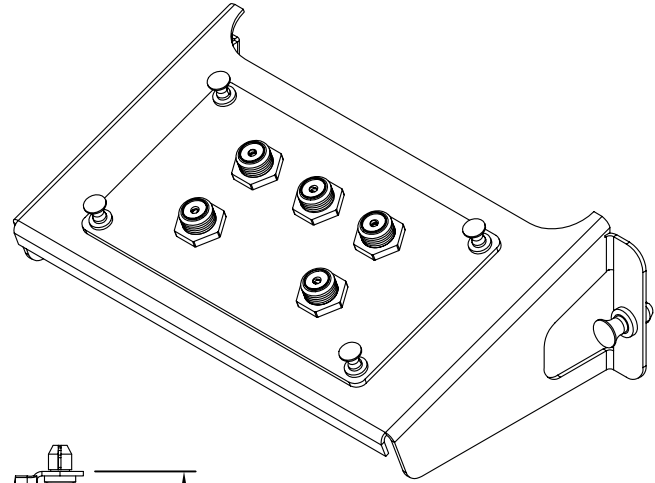

2

1

NOTES:

- 1. NOMINAL IMPEDANCE: 75 ohms
- 2. F-CONNECTOR TYPE: ANSI/SCTE COMPLIANT SEALED BRASS
- 3. POWER REQUIREMENTS: NONE
- 4. INPUT CONNECTIONS: 1
- 5. OUTPUT CONNECTIONS: 4
- 6. OPERATING TEMPERATURE: -40° TO 60°C
- 7. INSERTION LOSS: 7dB