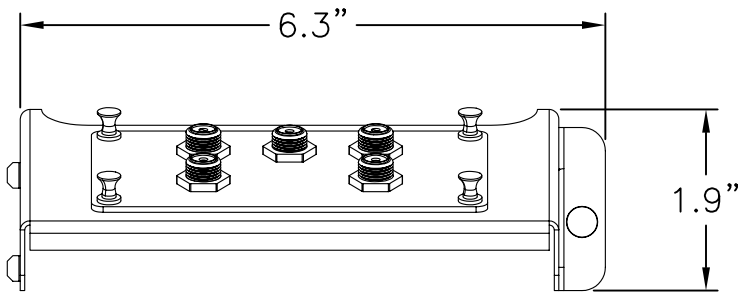

2

1

NOTES:

- 1. NOMINAL IMPEDANCE: 75 ohms
- 2. F-CONNECTOR TYPE: ANSI/SCTE COMPLIANT SEALED BRASS
- 3. POWER REQUIREMENTS: NONE
- 4. INPUT CONNECTIONS: 1
- 5. OUTPUT CONNECTIONS: 4
- 6. OPERATING TEMPERATURE: -40° TO 60°C
- 7. INSERTION LOSS: 7dB