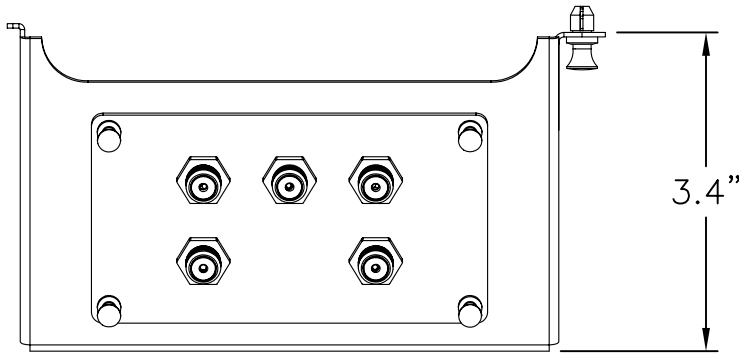

2

1

NOTES:

- 1. NOMINAL IMPEDANCE: 75 ohms
- 2. F-CONNECTOR TYPE: ANSI/SCTE COMPLIANT SEALED BRASS
- 3. POWER REQUIREMENTS: NONE
- 4. INPUT CONNECTIONS: 1
- 5. OUTPUT CONNECTIONS: 4
- 6. OPERATING TEMPERATURE: -40° TO 60°C
- 7. INSERTION LOSS: 7dB