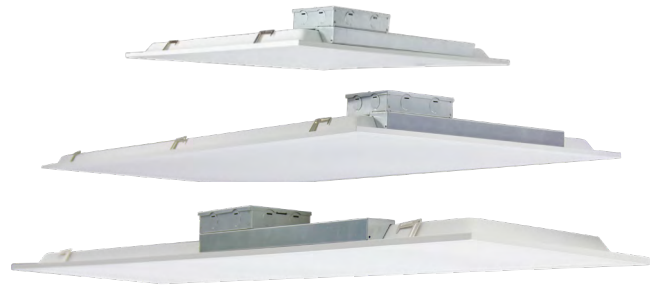

Model #	
Type	
Project	
Date	

FPH2-SERIES

LED HYBRID FLAT PANELS

The FPH2-Series Hybrid LED Flat Panel ceiling light is a high performance LED panel that uses a unique back-lit design to provide a longer lasting lighting solution.

HIGHLIGHTS

- DLC Standard/Premium listed
- Up to 136 lm/W
- 80+ CRI
- High-strength design resists bowing when hung
- 0-10V Dimming
- Back-lit design never yellows
- Large 5.9" x 4" junction box makes daisy chaining connections quick and easy
- Flicker-free
- Low profile: will fit into any plenum space and directly into existing suspended T-bar ceilings
- Backed by a worry-free 5 year warranty

APPLICATIONS

Designed for commercial or industrial offices, studios, schools, hospitals, and retail applications.

DIMENSIONS					
VOLTAGE (V)	POWER (W)	L (inches/mm)	W (inches/mm)	H (inches/mm)	WEIGHT (kg/lbs)
100-277	30	47-11/16" (1212mm)	11-7/8" (301mm)	2-13/16" (71.2mm)	2.3kg / 5.0lbs
100-347					
100-277	30	23-13/16" (603mm)	23-13/16" (603mm)	2-1/16" (72.2mm)	2.2kg / 4.9lbs
	40				
100-347	20				
	30				
	40				
100-277	30	47-11/16" (1212mm)	23-13/16" (603mm)	2-1/16" (72.2mm)	4.1kg / 9.1lbs
	40				
100-347	30				
	40				

PRODUCT FEATURES

CONSTRUCTION

- 6063 Aluminum
- Large 5.9" x 4" junction box
- Acrylic (PMMA) diffuser
- White post-painted frame

INSTALLATION

- Suspended t-bar ceilings
- Optional: aircraft cable, recessed, suspension, surface mount (optional accessories)