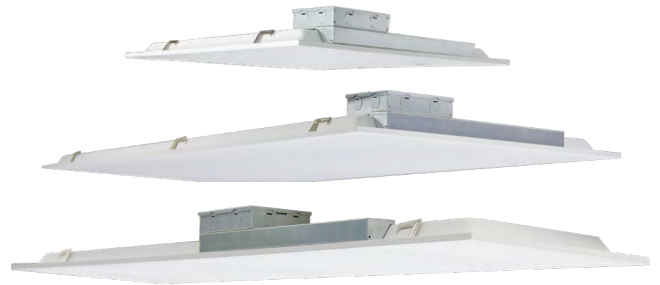

## LED HYBRID FLAT PANELS

The FPH2-Series Hybrid LED Flat Panel ceiling light is a high performance LED panel that uses a unique back-lit design to provide a longer lasting lighting solution.

### HIGHLIGHTS

- DLC Standard/Premium listed
- Up to 136 lm/W
- 80+ CRI
- High-strength design resists bowing when hung
- 0-10V Dimming
- Back-lit design never yellows
- Large 5.9" x 4" junction box makes daisy chaining connections quick and easy
- Flicker-free
- Low profile: will fit into any plenum space and directly into existing suspended T-bar ceilings
- Backed by a worry-free 5 year warranty