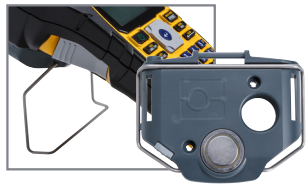

WHEN PERFORMANCE MATTERS MOST™

TOUGH on the Outside. SMART on the Inside.

BMP[®]21-PLUS LABEL PRINTER

BradyID.com/bmp21plus

BMP[®]21-PLUS

LABEL PRINTER

TOUGH on the Outside.
SMART on the Inside.

- Automatic-label formatting for wire wraps, patch panels, terminal-blocks, cable flags and general banner labels
- Drop-lock-and-print materials
- Passed shock and vibration testing per MIL-STD-810G Method 5.16.6 S4.6.5
- Rechargeable Li-ION battery
- Tape widths 0.25" to 0.75"
- 70 total material parts
- Label grabber holds label after cutting
- 104 symbols for electric, smart home, safety and datacom
- 2-year warranty

Kit includes: printer, hard case, label cartridge, Li-ION battery, power cord and lanyard

Accessories Available:

Magnet Attachment

Catalog #: BMP21-MAGNET

Heavy-duty magnet affixes printer to metal surfaces for hands-free printing.