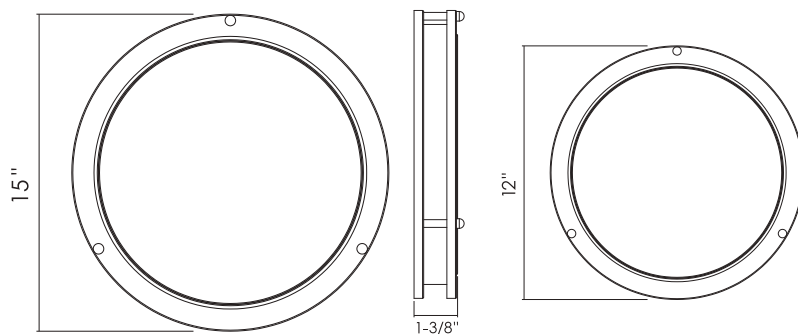

## 3Way CCT Adjustable Flush Mount Fixture

Specification						
Model No.:	Size	Power	Brightness	Color Temperature	Input Voltage	Life Time
VO-RF15W24-120-D-3Way	15" x 3.8"	24 W	2000 LM	3000K/4000K/5000K	120V	50/000H
VO-RF12W15-120-D-3Way	12" x 3.8"	15 W	1200 LM	3000K/4000K/5000K	120V	50/000H

## Dimensions

### Features:

- Adjustable CCT: 3000K, 4000K or 5000K
- Construction: Iron with white PMMA diffuser
- Input voltage: AC 120V 60/50Hz
- Twin high gauge steel rings surround a smooth white PMMA diffuser for low glow
- %10-%100 dimming capability, This fixture is compatible with most leading and trailing edge TRIAC dimmers
- High performance, easy to install residential grade flush mount solution that offers good output, energy-efficiency and streamlined design
- Color rendering index: 80
- Lifetime rated for greater than 50,000 hours
- Beam angle °120