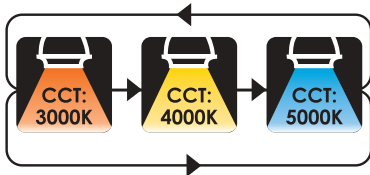

3Way CCT Adjustable Flush Mount Fixture

Features:

- Adjustable CCT: 3000K, 4000K or 5000K
- Construction: Iron with white PMMA diffuser
- Input voltage: AC 120V 60/50Hz
- Twin high gauge steel rings surround a smooth white PMMA diffuser for low glow
- %10-%100 dimming capability, This fixture is compatible with most leading and trailing edge TRIAC dimmers
- High performance, easy to install residential grade flush mount solution that offers good output, energy-efficiency and streamlined design
- Color rendering index: 80
- Lifetime rated for greater than 50,000 hours
- Beam angle °120

Intertek