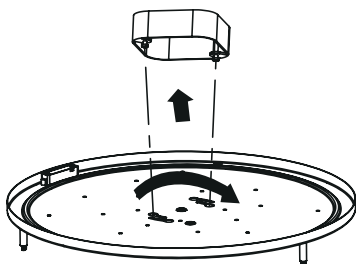

### Features:

- Adjustable CCT: 3000K, 4000K or 5000K
- Construction: Iron with white PMMA diffuser
- Input voltage: AC 120V 60/50Hz
- Twin high gauge steel rings surround a smooth white PMMA diffuser for low glow
- %10-%100 dimming capability, This fixture is compatible with most leading and trailing edge TRIAC dimmers
- High performance, easy to install residential grade flush mount solution that offers good output, energy-efficiency and streamlined design
- Color rendering index: 80
- Lifetime rated for greater than 50,000 hours
- Beam angle °120

### Installation (Junction Box)

FIG 1

FIG 2

FIG 3

FIG 4

FIG 5

FIG 6