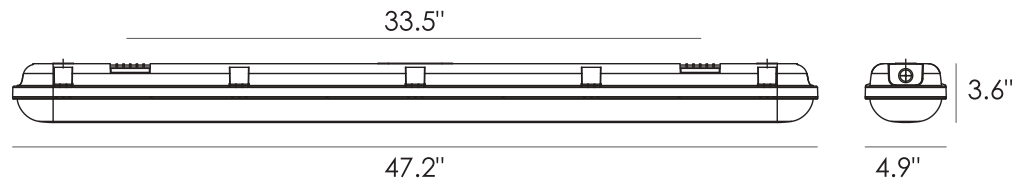

4FT Vapor Tight Fixture

Specification

Model No.	Power	Input Voltage	Dimming	Brightness	CCT	L x W x H
J5236KLDB-45W-40	45W	120-347V	0-10V	5850LM	4000K	47.2" x 4.9" x 3.6"
J5236KLDB-45W-50	45W	120-347V	0-10V	5850LM	5000K	47.2" x 4.9" x 3.6"

General Characteristics

- Fixture Life Hours
- Material
- Bulb
- Lumens Per Watt (LPW)

70000 Hours
PC
Integrated LED
130.00

Safety Rating

- Ingress Protection
- Dimmable
- Dimming Type

cULus Listed-Wet Location
IP65
True
0-10V

45 W
120-347V
0.95
(-)25 To 50°C

Light Characteristics

- Brightness
- Color Accuracy (CRI)
- Light Appearance
- Color Temperature
- Beam Angle

5850 Lumens
80
Warm White
4000K / 5000K
°110

Product Dimensions

Item Dimensions (in)

(L) 47.2 (W) 4.9 (H) 3.6