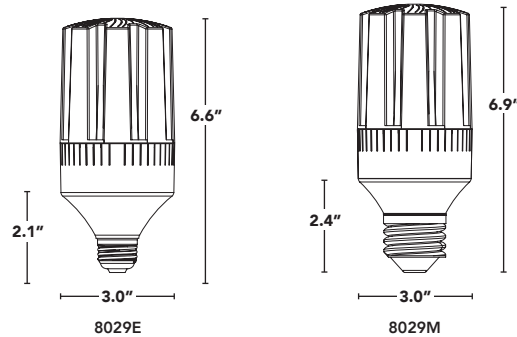

									
	ALSO WORKS ON 208V & 240V	INSTALL METHOD	MEDIUM + MOGUL BASE	MOUNTING	CRI	OPERATING TEMP	DIMMABLE	SURGE PROTECTION	50,000hrs RATED LIFE

PART #	UPC	REPLACES	WATTAGE	LUMENS	FLEXCOLOR	BASE
LED-8029E345-A-FW	84400606067	70W-100W-150W	12W-18W-24W	1550-3360	3000K/4000K/5000K	E26
LED-8029M345-A-FW	84400606068	70W-100W-150W	12W-18W-24W	1550-3360	3000K/4000K/5000K	EX39

🇨🇦 347 VOLT OPTIONS FOR CANADA 🇨🇦

PART #	UPC	REPLACES	WATTAGE	LUMENS	FLEXCOLOR	BASE
LED-8029E345C-A-FW	84400606069	70W-100W-150W	12W-18W-24W	1550-3360	3000K/4000K/5000K	E26
LED-8029M345C-A-FW	84400606070	70W-100W-150W	12W-18W-24W	1550-3360	3000K/4000K/5000K	EX39

SUPERFLEX BOLLARD

PART #	UPC	REPLACES	WATTAGE	FLEXCOLOR	BASE
LED-8029E345-A-FW	84400606067	70W-100W-150W	12W-18W-24W	3000K/4000K/5000K	E26
LED-8029M345-A-FW	84400606068	70W-100W-150W	12W-18W-24W	3000K/4000K/5000K	EX39