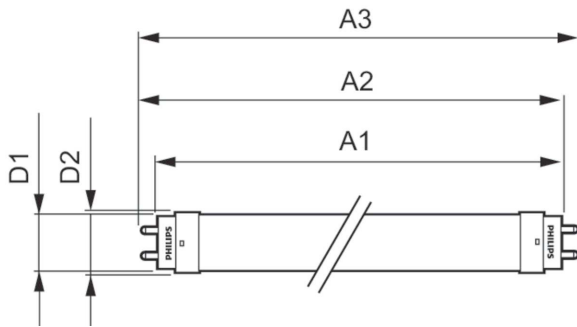

T8

Mechanical and Housing

Bulb Finish	Frosted
Bulb Material	Glass
Product Length	1200 mm
Bulb Shape	Tube, double-ended

Approval and Application

Energy Efficiency Label (EEL)	Not applicable
Energy Saving Product	Yes
Approval Marks	RoHS compliance UL certificate DLC compliance
Energy Consumption kWh/1000 h	- kWh

Product Data

Order product name	14.5T8/COR/48-830/MF20/G 10/1
EAN/UPC - Product	046677563523
Order code	929002484404
Numerator - Quantity Per Pack	1
Numerator - Packs per outer box	10
Material Nr. (12NC)	929002484404
Net Weight (Piece)	0.215 kg
Model Number	9290024844

Dimensional drawing

TLED T8 120-277V 14.5-32W 2000lm 3000K

Product	D1	D2	A1	A2	A3
14.5T8/COR/48-830/MF20/G 10/1	25.7 mm	28 mm	1198.2 mm	1205.3 mm	1212.4 mm