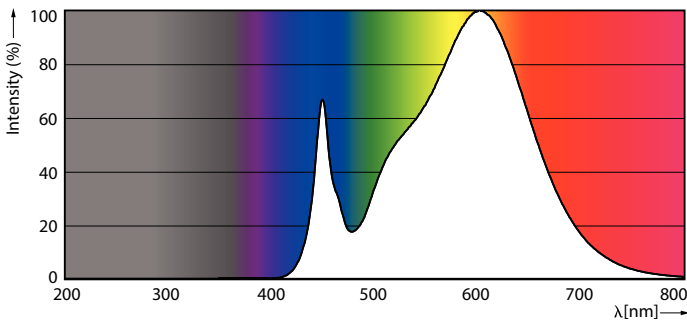

Photometric data

LEDtube COR 12W G13 1700lm 830