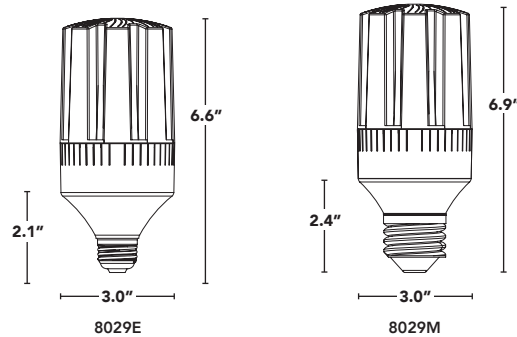

SUPERFLEX BOLLARD

PART #	UPC	REPLACES	WATTAGE	FLEXCOLOR	BASE
LED-8029E345-A-FW	84400606067	70W-100W-150W	12W-18W-24W	3000K/4000K/5000K	E26
LED-8029M345-A-FW	84400606068	70W-100W-150W	12W-18W-24W	3000K/4000K/5000K	EX39

🇨🇦 347 VOLT OPTIONS FOR CANADA 🇨🇦

PART #	UPC	REPLACES	WATTAGE	FLEXCOLOR	BASE
LED-8029E345C-A-FW	84400606069	70W-100W-150W	12W-18W-24W	3000K/4000K/5000K	E26
LED-8029M345C-A-FW	84400606070	70W-100W-150W	12W-18W-24W	3000K/4000K/5000K	EX39

LED-8029E345-A-FW

WATTAGE	CCT	LUMENS
12W	3000K	1550
12W	4000K	1610
12W	5000K	1650
18W	3000K	2450
18W	4000K	2560
18W	5000K	2610
24W	3000K	3170
24W	4000K	3330
24W	5000K	3360

LED-8029M345-A-FW

WATTAGE	CCT	LUMENS
12W	3000K	1550
12W	4000K	1610
12W	5000K	1650
18W	3000K	2450
18W	4000K	2560
18W	5000K	2610
24W	3000K	3170
24W	4000K	3330
24W	5000K	3360