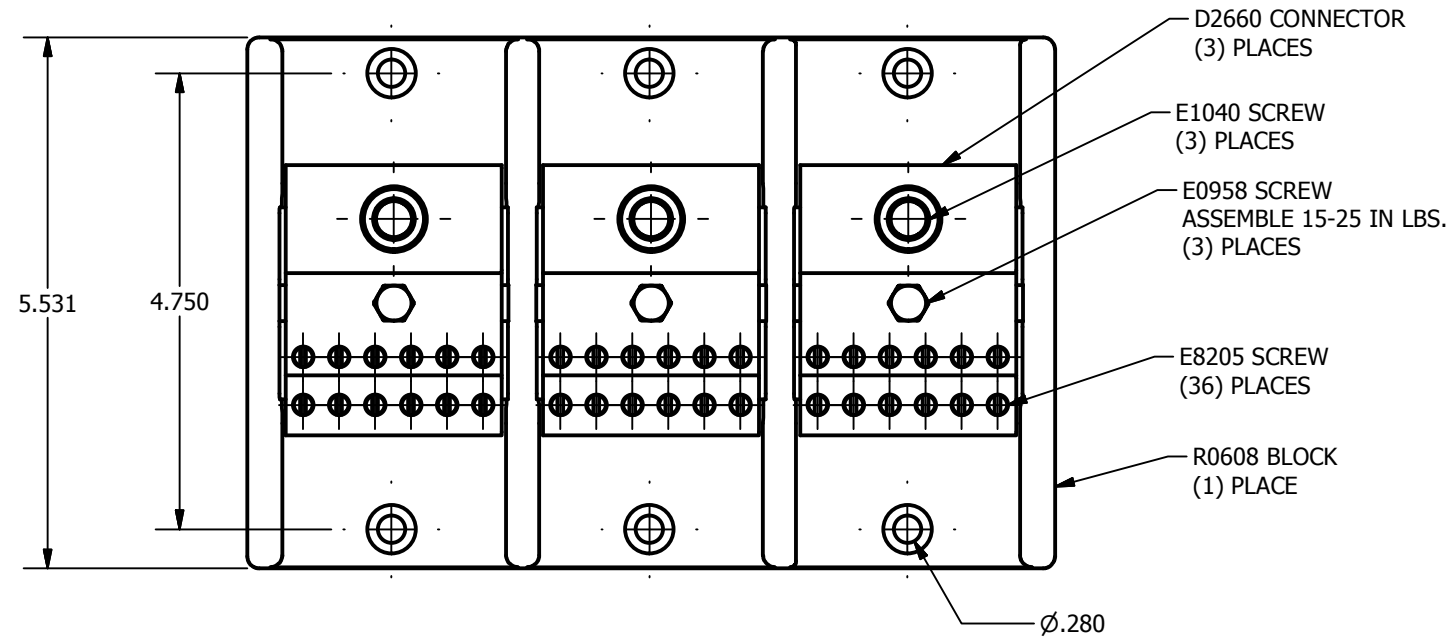

SCREW: E1040, E0958, E8205	MATERIAL: NONE	REV: M	 800-776-9775 www.ilSCO.com
CAT. NO.: PDB-112-350-3	PLATING: NONE	DRAWN BY: CLH SCALE:	
INFORMATION SHEET: NONE	MARKING: NONE	DATE: 12/18/2007 SIZE: B	
			DWG NO: M2494
			SHEET: 1 OF 1

SCALE 1 / 2