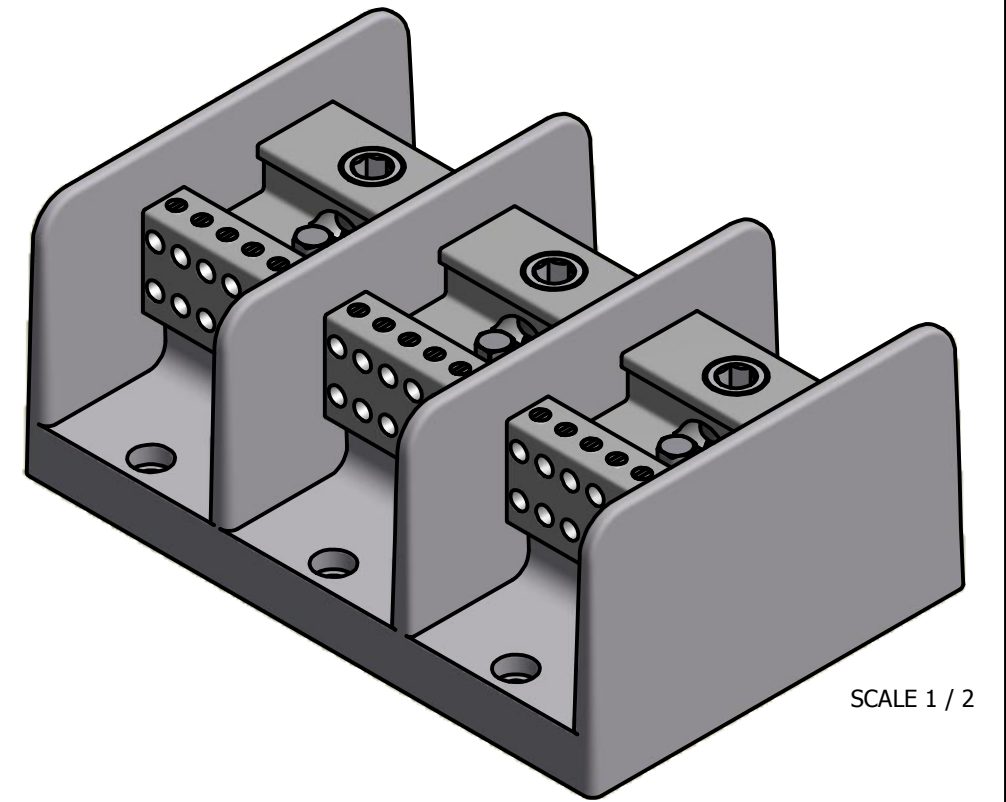

SCREW: E1040, E0958, E8205	MATERIAL: NONE	REV: M	 800-776-9775 www.ilSCO.com
CAT. NO.: PDB-112-350-3	PLATING: NONE	DRAWN BY: CLH SCALE:	
INFORMATION SHEET: NONE	MARKING: NONE	DATE: 12/18/2007 SIZE: B	
			DWG NO: M2494
			SHEET: 1 OF 1

SCALE 1 / 2