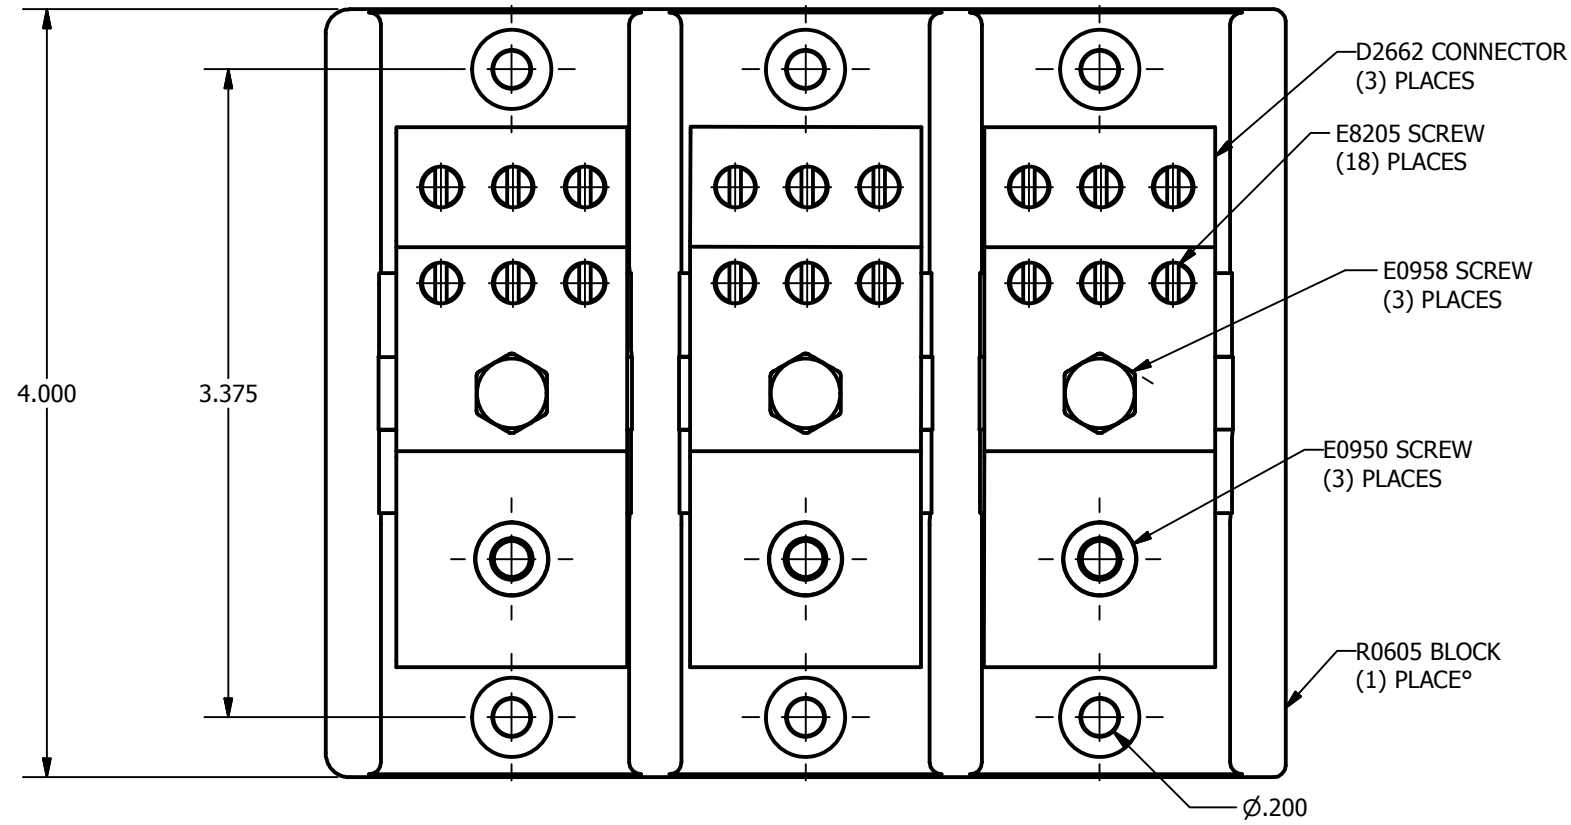

SCREW: E8205, E0958, E0950
 CAT. NO.: PDB-16-2/0-3
 INFORMATION SHEET: NONE

MATERIAL: NONE
 PLATING: NONE
 MARKING: NONE

REV: K
 DRAWN BY: CLH
 DATE: 12/18/2007
 SCALE:
 SIZE: B

ILSCO
connections matter
 800-776-9775 www.ilSCO.com

DWG NO: **M2488**
 SHEET: 1 OF 1

SCALE 1 / 2