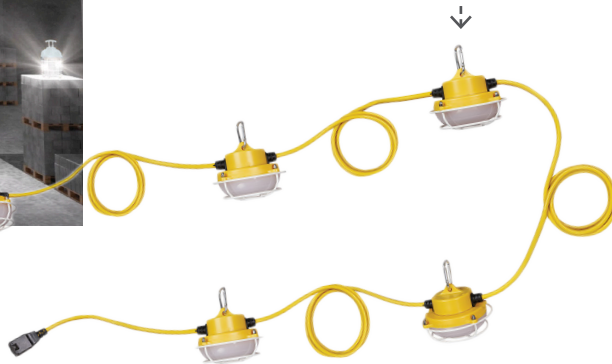

WORK LIGHTS

TEMPORARY WORK SITE LIGHTS

quick install
metal hook

- > Daisy-chain multiple sets together (see table below).
- > Lights come in permanently connected.
- > Offers a flexible solution for temporary lighting.
- > Operated on standard 120V power.
- > Total string lengths:
 - 5 pack = 50'
 - 10 pack = 100'.
- > No bulbs or ballasts to replace.
- > LED-9003-50K-10PK-163 cord is a 3 wire, 16 guage.

DAISY-CHAIN

INGRESS PROTECTION

CRI

BEAM ANGLE

-40°F TO 104°F

OPERATING TEMP

50,000hrs RATED LIFE

PART #	UPC	REPLACES	WATTAGE	LUMENS	COLOR	DAISY-CHAIN
LED-9003-50K-5PK	844006038342	300W Incandescent (5 x 60W)	40W (5 x 8W)	5000 (per string)	5000K	10 strings (500FT)
LED-9003-50K-10PK-163	844006061838	600W Incandescent (10 x 60W)	80W (10 x 8W)	10000 (per string)	5000K	7 strings (700FT)

*5PK is ETL
*10PK is CETL

TEMPORARY WORK LIGHTS

with cage ->

9003-50K-5PK

<- no cage

9003-50K-10PK-163