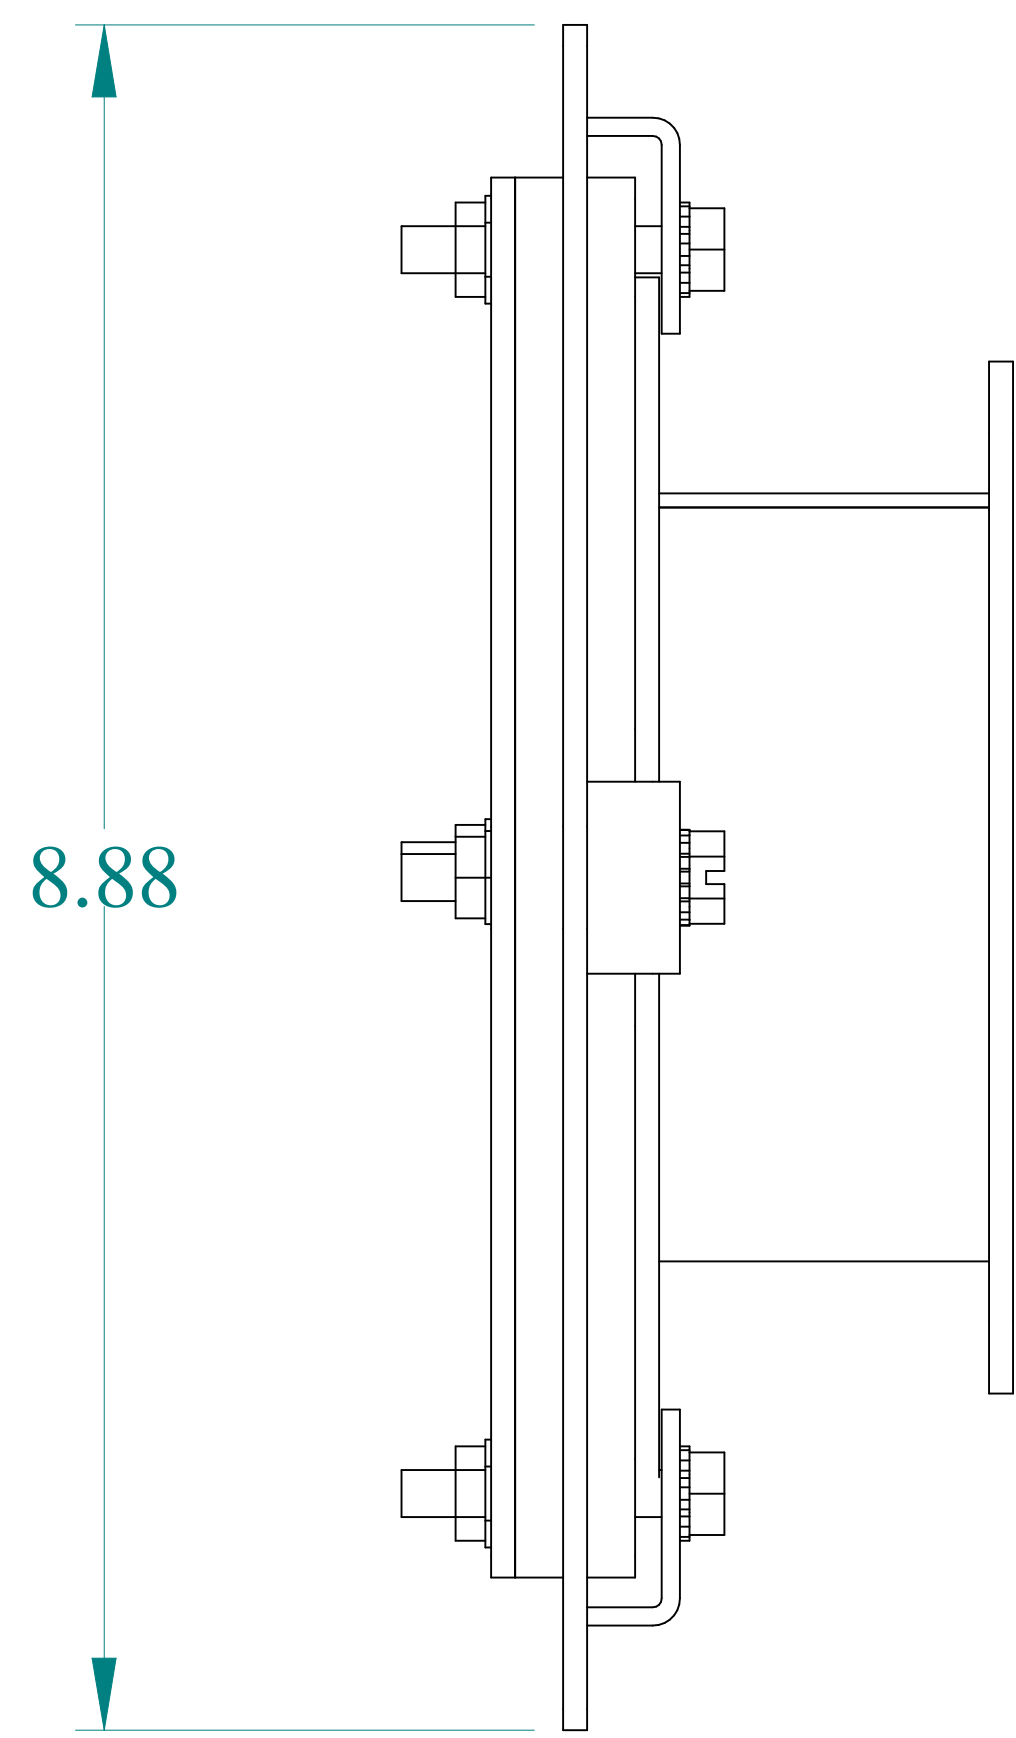

TOP VIEW

ISOMETRIC VIEWS

SIDE VIEW

FRONT VIEW

SIDE VIEW

BACK VIEW

BOTTOM VIEW

Data subject to change without notice.

Part #: 1485CV1

Date: Mar. 22, 2019

Link: www.hamfmfg.com/1485CV1