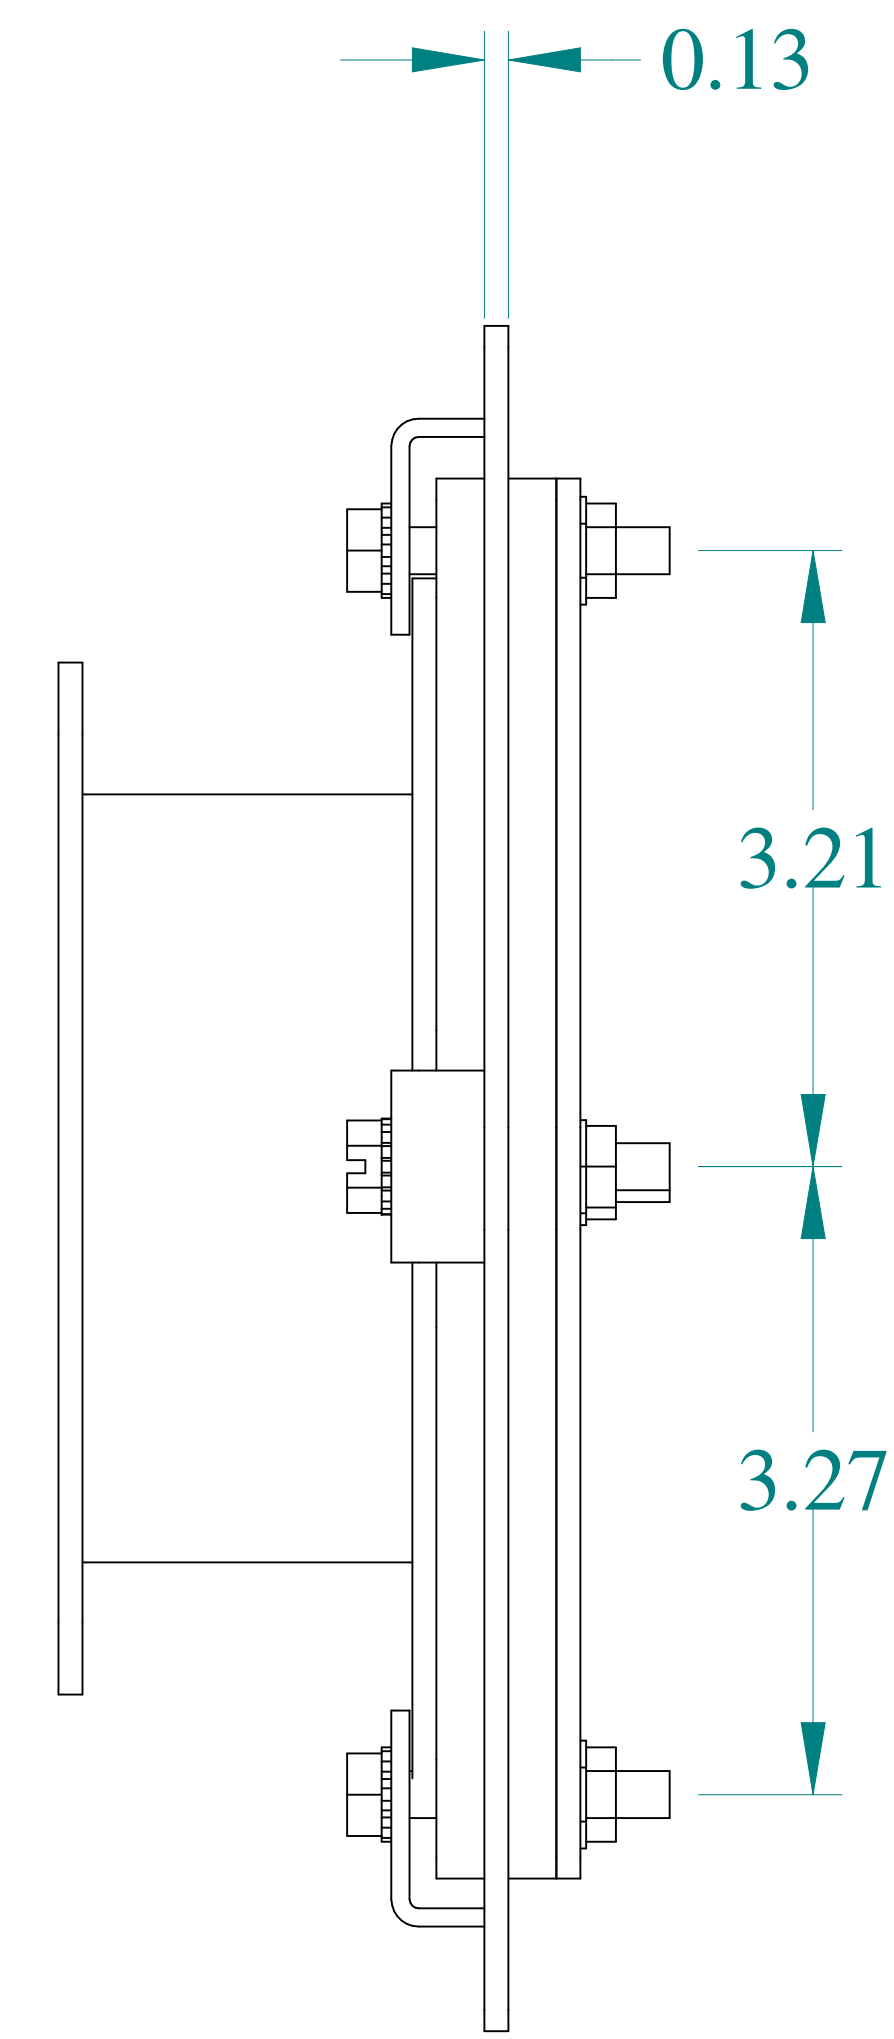

TOP VIEW

ISOMETRIC VIEWS

SIDE VIEW

FRONT VIEW

SIDE VIEW

BACK VIEW

BOTTOM VIEW

Data subject to change without notice.

Part #: 1485CV1

Date: Mar. 22, 2019

Link: www.hamfmfg.com/1485CV1