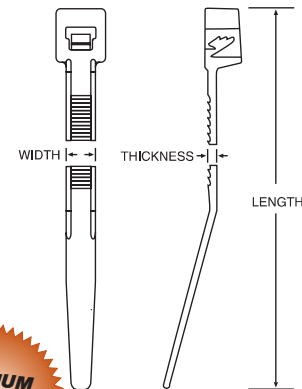

SPECIALTY CABLE TIES

- Colour & Fluorescent Cable TiesA-8
- Arctic Ties Cable TiesA-9
- Mounting Hole Cable Ties.A-10
- Identification Cable TiesA-11
- Metal Detectable Cable Ties.A-12
- Push Mount Cable Ties.A-13
- Stainless Steel Cable Ties and Banding.A-14

18lb, 40lb, & 50lb Colour & Fluorescent

Per Bag	Part no.	Colour & Material	Length Inch/mm	Width Inch/mm	Thickness Inch/mm	Tie Tensile	Diameter Inch/mm	UL-CSA Mil-Spec	Per Case	ANSI/UL 62275 TYPE
100	L-418#C	Standard Colour	4.12/104.77	.095/2.413	.042/1.066	18lb	.875/22.225	UL-CSA MS3367-4*	10,000	21
100	L-418##C	Fluorescent								
100	L-540#C	Standard Colour	5.84/148.33	.140/3.556	.049/1.244	40lb	1.437/36.512	UL-CSA MS3367-5*	5,000	21
100	L-540##C	Fluorescent								
100	L-840#C	Standard Colour	8.875/225.42	.140/3.556	.049/1.244	40lb	2.375/60.325	UL-CSA	5,000	21
100	L-840##C	Fluorescent								
100	L-750#C	Standard Colour	7.56/192.07	.180/4.572	.052/1.320	50lb	1.875/47.625	UL-CSA MS3367-1*	5,000	21S
100	L-750##C	Fluorescent								
100	L-1150#C	Standard Colour	11.25/285.75	.180/4.572	.052/1.320	50lb	3.062/77.787	UL-CSA MS3367-7*	5,000	21S
100	L-1150##C	Fluorescent								
100	L-1450#C	Standard Colour	14.56/369.87	.180/4.572	.052/1.320	50lb	4.125/104.775	UL-CSA MS3367-2*	5,000	21S
100	L-1450##C	Fluorescent								