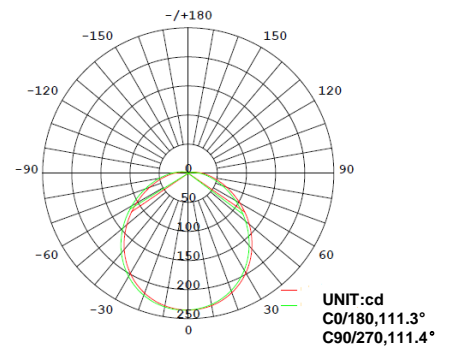

LUMINOUS DISTRIBUTION INTENSITY DIAGRAM

AVERAGE BEAM ANGLE (50%):111.3°

Note: IES files available upon request.

MODEL NUMBER: LBR4950D7

Order Code	Individual UPC	Master Part UPC	Qty
10814	840791108130	00840791108130	12
Dimensions (inches)			
10814	5.02 x 5.02 x 6.48	21.02 x 15.87 x 7.52	12
Weight (lbs)			
10814	0.682	10.78	12

Individual

Master Pack