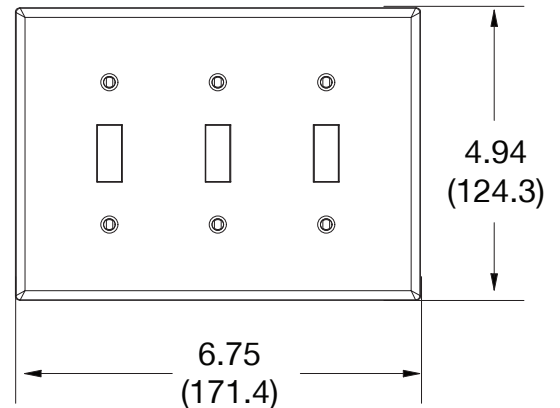

Mid-Size Wallplate Toggle 3-Gang

Features

- High-impact, self-extinguishing polycarbonate material
- More rigid; sharp lines and less dimpling
- Smooth satin finish; blends into wall with an optimum finish

Ordering Information

Description	Gang	Color	UPC Number	Catalog Number
Mid-size toggle and decorator wallplate, smooth satin finish, for use with 3 toggle devices	3	Ivory	883778314193	PJ3I

Listings

cULus Listed

Specifications

Material	Polycarbonate thermoplastic
Thickness	.25 (6.4)
Orientation	Orientation
Mounting	Screw
Mounting Screws	Painted steel
Dimensions	4.88 in x 6.75 in x 0.25 in
Flammability	UL 94 V2