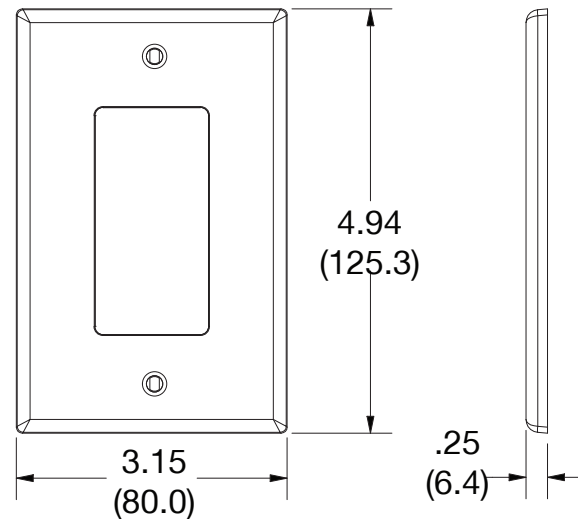

Mid-Size Wallplate Decorator 1-Gang

Features

- High-impact, self-extinguishing polycarbonate material
- More rigid; sharp lines and less dimpling
- Smooth satin finish; blends into wall with an optimum finish
- Captive screw feature on single-gang versions, hold screws in place for quick installation

Ordering Information

Description	Gang	Color	UPC Number	Catalog Number
Mid-size blank box mount wallplate, smooth satin finish, for use with cover enclosure	1	Gray	883778314001	PJ26GY

Listings

cULus Listed

Specifications

Material	Polycarbonate thermoplastic
Thickness	.25 (6.4)
Orientation	Orientation
Mounting	Screw
Mounting Screws	Painted steel
Dimensions	4.94 in x 3.15 in x 0.25 in
Flammability	UL 94 V2