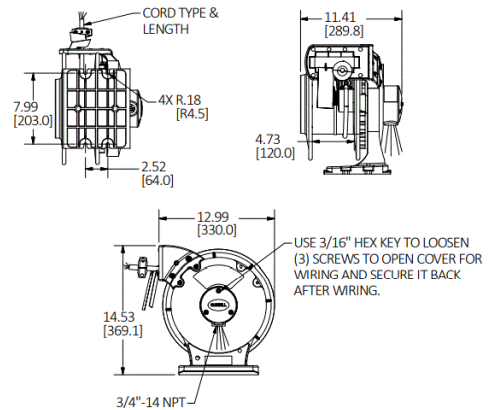

Ordering Information

Description	UPC Number	Catalog Number
Yellow Weatherproof Reel, UL Type 4, 45 Ft, #12/3 SOW, 20 A, 600 VAC	783585585741	HBLW45123

Listings

cULus Listed

Specifications

Spool	Aluminum
Guide Frame	Thermoplastic
Cord	Copper
Internal Terminals	Copper Alloy
Ball Stopper	Thermoplastic
Fitting	Aluminum

3-Wire

HUBBELL

Related Products

Pivot Base	HBLI340PB
Mounting Bracket	HBLIMB
Ball Stop	HBLI14BS

Online Resources

Customer Drawing
Customer Sales Drawings
eCatalog
Installation/Instruction Manual

Dimensions in Inches (mm)