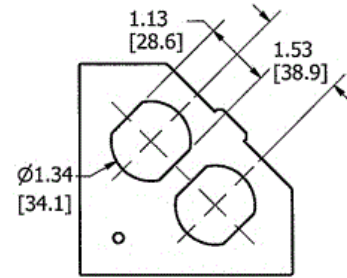

Floor Boxes
SystemOne Round Recessed 4 Gang Floor Boxes
Device Plates

HUBBELL

Features

- Plate Opening (1) Duplex
- Powder Coat Painted

Ordering Information

Color
White

UPC Number
783585445250

Catalog Number
RAFB4SPDUPLEX