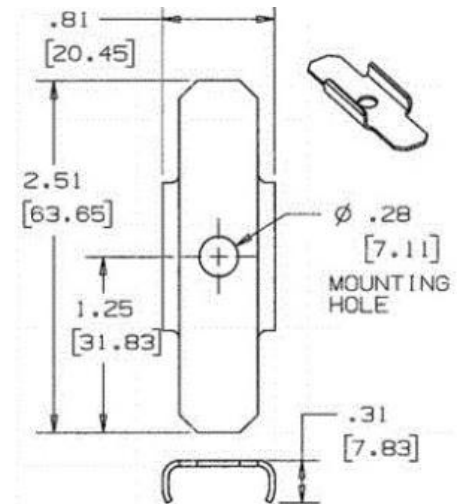

## Ordering Information

Description	Color	UPC Number	Catalog Number
Support Clip	Ivory	783585216775	HBL5703IV

## Specifications

Height	2.51"
Width	0.5"
Length	0.1"

## Online Resources

Customer Use Drawing  
eCatalog  
Installation Instructions

Dimensions in Inches (mm)

Hubbell Wiring Device-Kellems • Hubbell Incorporated (Delaware) • 40 Waterview Drive • Shelton, CT 06484