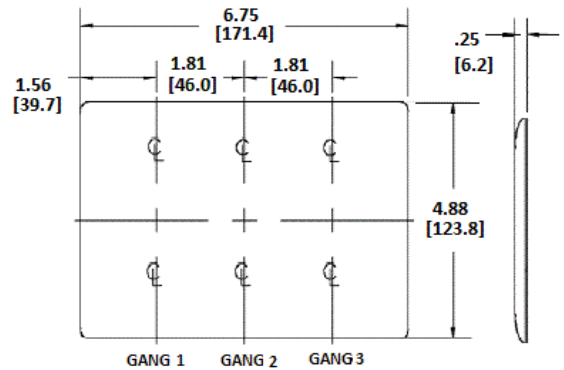

Wallplates Decorator Wallplates

HUBBELL

Features

- Reinforcement ribs for extra strength
- Curved corners for improved aesthetics
- High-impact, self-extinguishing nylon material

Ordering Information

Description	Color	Catalog No.	UPC
3-Gang, 3-Decorator Openings, Mid-Size	Ivory	NPJ2631	883778106866

Listings

UL Listed
CSA Certified

Specifications

Material	Nylon
Plate Type	3-Gang
Plate Openings	Decorator
Mounting Screws	Steel painted, slotted head
Appearance	Smooth

Online Resources

Customer Use Drawing
eCatalog