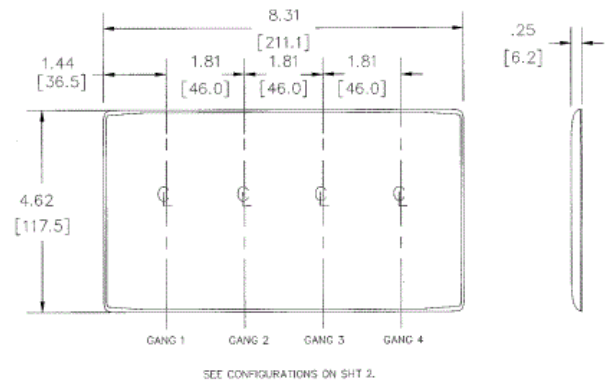

Description	Color	Catalog No.	UPC
4-Gang, 4-Decorator Openings	Black	NP264BK	883778102677

Listings

UL Listed
CSA Certified

Specifications

Material	Nylon
Plate Type	4-Gang
Plate Openings	Decorator
Mounting Screws	Steel painted, slotted head
Appearance	Smooth