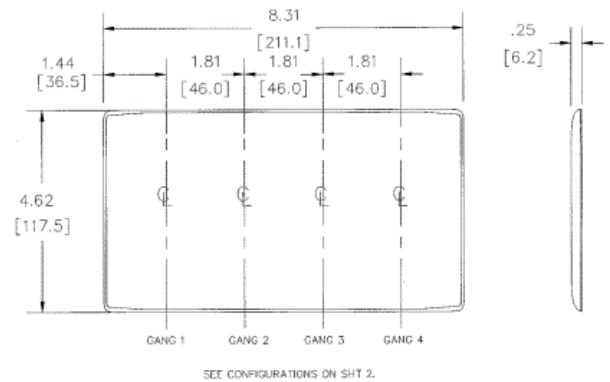

### Ordering Information

Description	Color	Catalog No.	UPC
4-Gang, 4-Decorator Openings	Gray	NP264GY	883778102660

### Specifications

Material	Nylon
Plate Type	4-Gang
Plate Openings	Decorator
Mounting Screws	Steel painted, slotted head
Appearance	Smooth