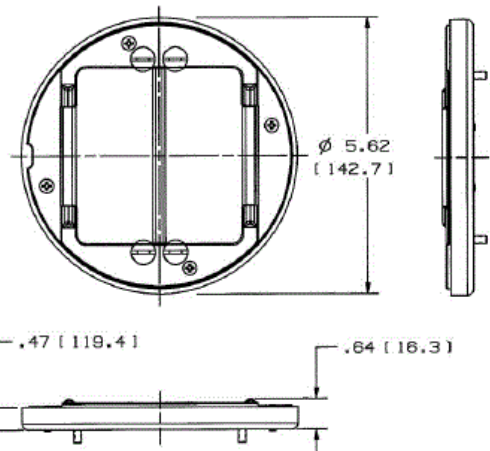

#### Features

- Durable powder coat finish
- Cast aluminum construction
- Hinged doors open 180 degrees flush to the carpet flange or tile

#### Online Resources

[Customer Use Drawing](#)  
[eCatalog](#)  
[Installation Instructions](#)

Dimensions in Inches (mm)

Hubbell Wiring Device-Kellems • Hubbell Incorporated (Delaware) • 40 Waterview Drive • Shelton, CT 06484