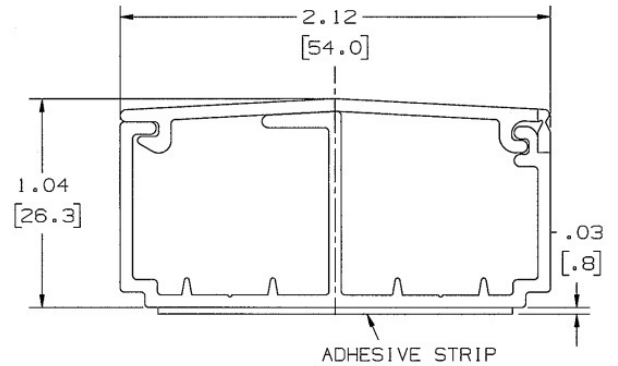

Raceway
Non-Metallic Raceway
PW2 WallTrak® (Latching) Base and Cover

HUBBELL

Features

- Comes without Adhesive
- Available in 7 foot lengths
- Two channel raceway

Ordering Information

Description	Color	UPC Number	Catalog Number
Base and Cover 7 foot lengths	Office White	783585090603	PW2ABC7

Listings

UL Listed
CSA Certified

Specifications

Height	1.04"
Width	2.12"
Length	7'

Online Resources

Customer Use Drawing
eCatalog
Installation Instructions

Dimensions in Inches (mm)

Hubbell Wiring Device-Kellems • Hubbell Incorporated (Delaware) • 40 Waterview Drive • Shelton, CT 06484