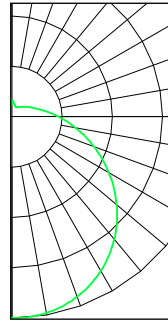

VANLX3-300-40W-9CCT3-120

ZONAL LUMEN SUMMARY		
ZONE	LUMENS	%FIXTURE
0-20	269.63	9.0%
0-30	576.40	19.3%
0-40	953.64	31.9%
0-60	1745.57	58.4%
0-80	2338.58	78.3%
0-90	2421.23	84.4%
90-180	465.66	15.6%
0-180	2986.89	100%