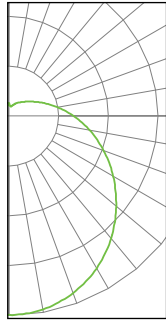

PERFORMANCE SUMMARY

ORDER CODE	ITEM #	LENGTH	WATTS	NOMINAL LUMENS	LPW	CCT	CRI	VOLTS	DIMMING	ENERGY STAR
11372	VANLX2-210-28W-830-120-NI	2'	28W	2,100	75	3000K	>80	120V	Triac	★
11369	VANLX2-210-28W-9CCT3-120D-NI	2'	28W	2,100	75	27/30/4000K	>90	120V	0-10V	★
11373	VANLX3-300-40W-830-120-NI	3'	40W	3,000	75	3000K	>80	120V	Triac	★
11370	VANLX3-300-40W-9CCT3-120D-NI	3'	40W	3,000	75	27/30/4000K	>90	120V	0-10V	★
11374	VANLX4-400-55W-830-120-NI	4'	55W	4,000	72	3000K	>80	120V	Triac	★
11371	VANLX4-400-56W-9CCT3-120D-NI	4'	56W	4,000	71	27/30/4000K	>90	120V	0-10V	★

PRODUCT DIMENSIONS

PHOTOMETRICS

VANLX2-210-28W-830-120

ZONAL LUMEN SUMMARY		
ZONE	LUMENS	%FIXTURE
0-20	191.44	8.9%
0-30	408.91	19.0%
0-40	676.16	31.4%
0-60	1239.1	57.5%
0-80	1670.2	77.6%
0-90	1808.94	84.0%
90-180	344.76	16.0%
0-180	2153.71	100%