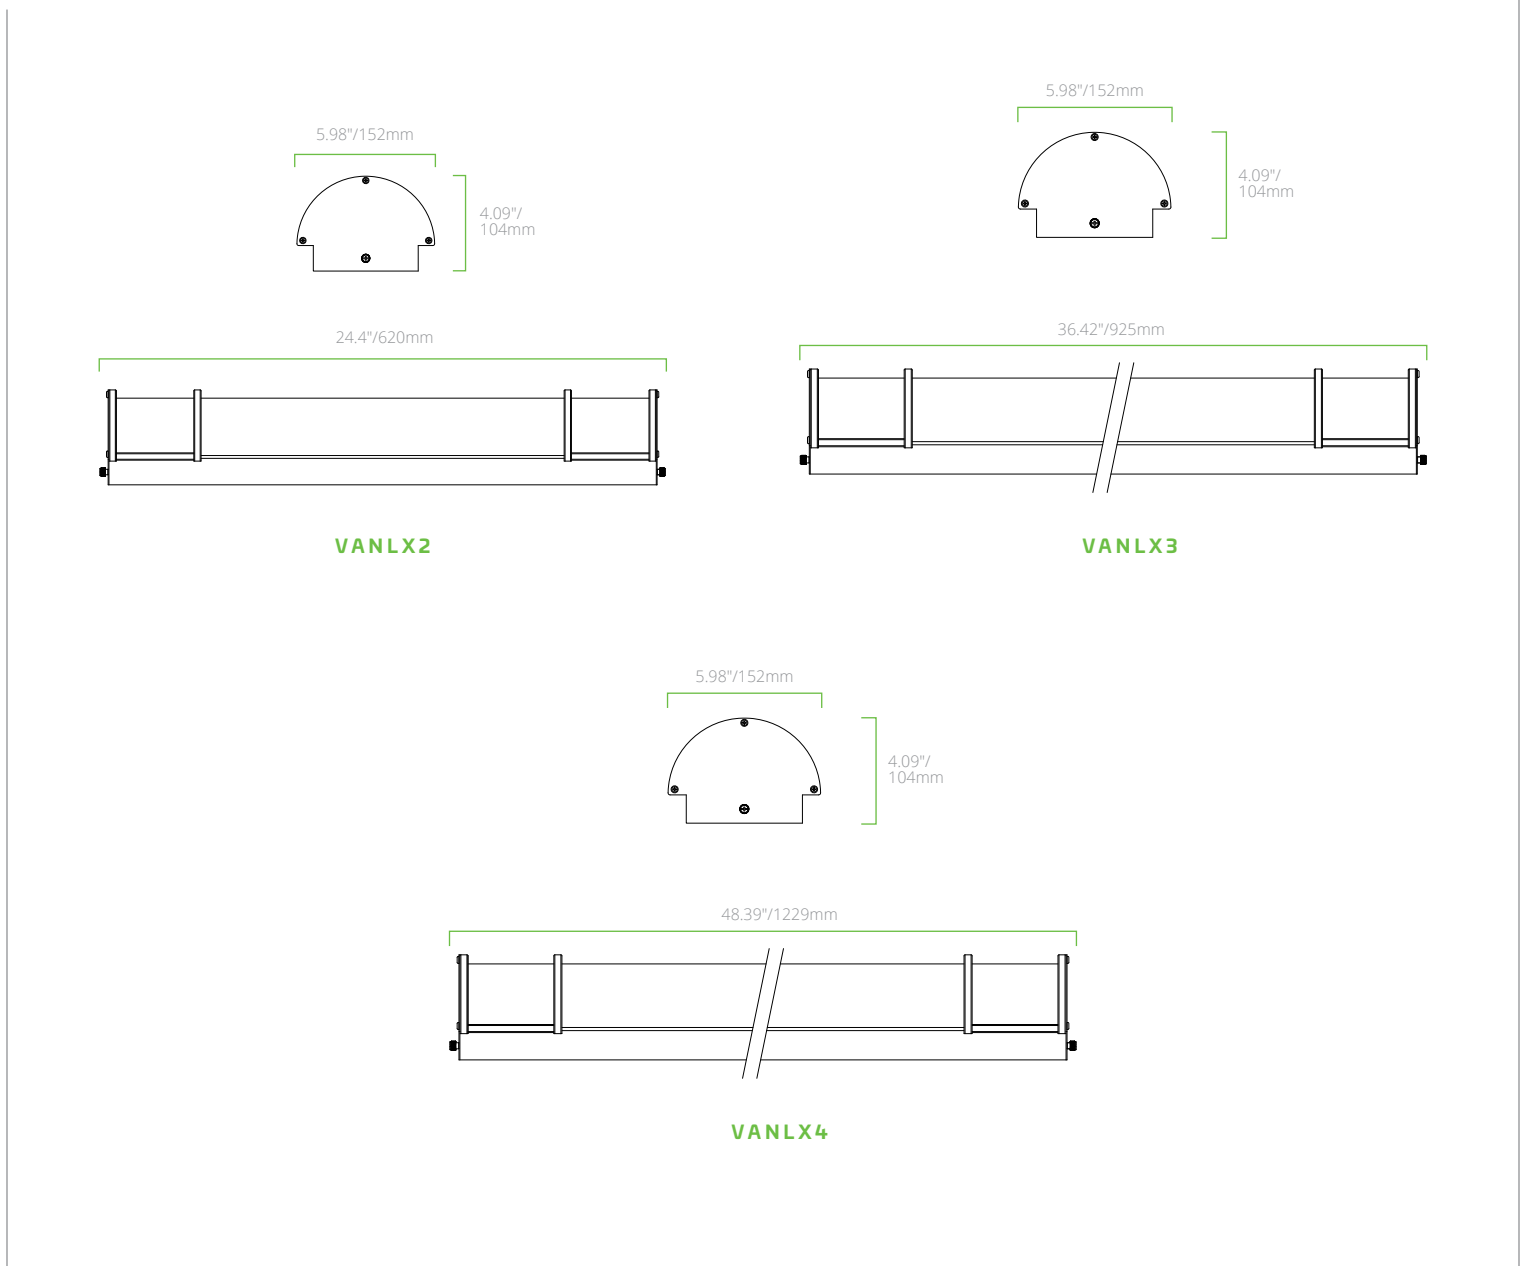

PRODUCT DIMENSIONS

PHOTOMETRICS

VANLX2-210-28W-830-120

ZONAL LUMEN SUMMARY		
ZONE	LUMENS	%FIXTURE
0-20	191.44	8.9%
0-30	408.91	19.0%
0-40	676.16	31.4%
0-60	1239.1	57.5%
0-80	1670.2	77.6%
0-90	1808.94	84.0%
90-180	344.76	16.0%
0-180	2153.71	100%