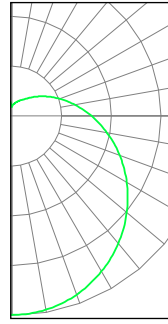

PERFORMANCE SUMMARY

ORDER CODE	ITEM #	LENGTH	WATTS	NOMINAL LUMENS	LPW	CCT	CRI	VOLTS	DIMMING	ENERGY STAR
11372	VANLX2-210-28W-830-120-NI	2'	28W	2,100	75	3000K	>80	120V	Triac	★
11369	VANLX2-210-28W-9CCT3-120D-NI	2'	28W	2,100	75	27/30/4000K	>90	120V	0-10V	★
11373	VANLX3-300-40W-830-120-NI	3'	40W	3,000	75	3000K	>80	120V	Triac	★
11370	VANLX3-300-40W-9CCT3-120D-NI	3'	40W	3,000	75	27/30/4000K	>90	120V	0-10V	★
11374	VANLX4-400-55W-830-120-NI	4'	55W	4,000	72	3000K	>80	120V	Triac	★
11371	VANLX4-400-56W-9CCT3-120D-NI	4'	56W	4,000	71	27/30/4000K	>90	120V	0-10V	★

PRODUCT DIMENSIONS

PHOTOMETRICS

VANLX2-210-28W-830-120

ZONAL LUMEN SUMMARY		
ZONE	LUMENS	%FIXTURE
0-20	191.44	8.9%
0-30	408.91	19.0%
0-40	676.16	31.4%
0-60	1239.1	57.5%
0-80	1670.2	77.6%
0-90	1808.94	84.0%
90-180	344.76	16.0%
0-180	2153.71	100%

VANLX2-210-28W-9CCT3-120

ZONAL LUMEN SUMMARY		
ZONE	LUMENS	%FIXTURE
0-20	176.26	8.4%
0-30	376.84	18.1%
0-40	624.29	29.9%
0-60	1152.65	55.2%
0-80	1571.51	75.3%
0-90	1713.26	82.1%
90-180	374.34	17.9%
0-180	2087.6	100%