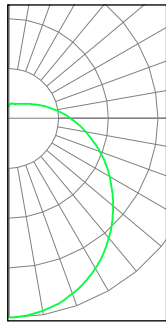

VANLX4-40055W-830-120

ZONAL LUMEN SUMMARY		
ZONE	LUMENS	%FIXTURE
0-20	384.90	9.1%
0-30	821.93	19.4%
0-40	1358.03	32.1%
0-60	2479.38	58.6%
0-80	3318.54	78.4%
0-90	3479.44	84.5%
90-180	654.95	15.5%
0-180	4233.68	100%