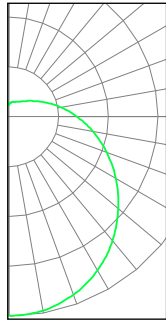

VANLX3-300-40W-830-120

ZONAL LUMEN SUMMARY		
ZONE	LUMENS	%FIXTURE
0-20	280.32	9.0%
0-30	598.96	19.2%
0-40	990.40	31.7%
0-60	1812.59	58.0%
0-80	2434.45	77.9%
0-90	2630.38	84.2%
90-180	494.18	15.8%
0-180	3124.56	100%