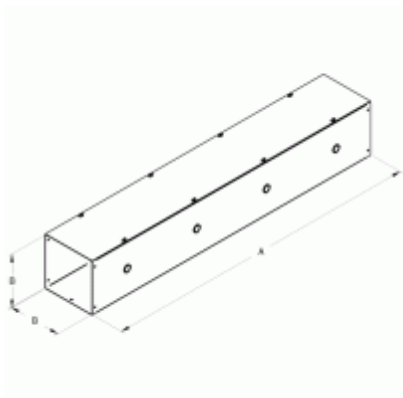

Quality Products. Service Excellence.

Type 1 Lay In Screw Cover Wireway CWSC Series

Screw Cover with Knockouts	2.5 x 2.5	4 x 4	6 x 6	8 x 8	10 x 10	12 x 12
Straight Section 12"	CWSC212	CWSC412	CWSC612	CWSC812	-	CWSC1212
Straight Section 18"	-	-	-	-	-	-
Straight Section 24"	CWSC224	CWSC424	CWSC624	CWSC824	-	CWSC1224
Straight Section 36"	CWSC236	CWSC436	CWSC636	CWSC836	-	CWSC1236
Straight Section 48"	CWSC248	CWSC448	CWSC648	CWSC848	-	CWSC1248
Straight Section 60"	CWSC260	CWSC460	CWSC660	CWSC860	-	CWSC1260
Straight Section 72"	-	CWSC472	CWSC672	-	-	-
Straight Section 96"	-	-	-	-	-	-
Straight Section 120"	CWSC2120	CWSC4120	CWSC6120	CWSC8120	-	-